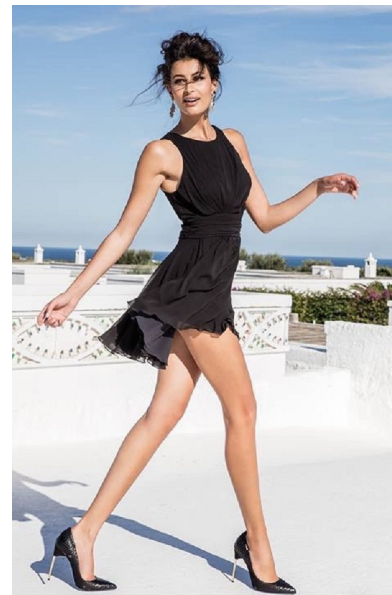

**RYM**

HEIGHT 5'11" BUST 34.5" C WAIST 25" HIPS 36" SHOE 6.5 UK  
HAIR BROWN EYES HAZEL

**PROFILE**

MODEL MANAGEMENT LTD

Profile Model Management - 21 Little Portland Street, 1st Floor - LONDON  
W1W8BT Tel : +44 20 7836 5282