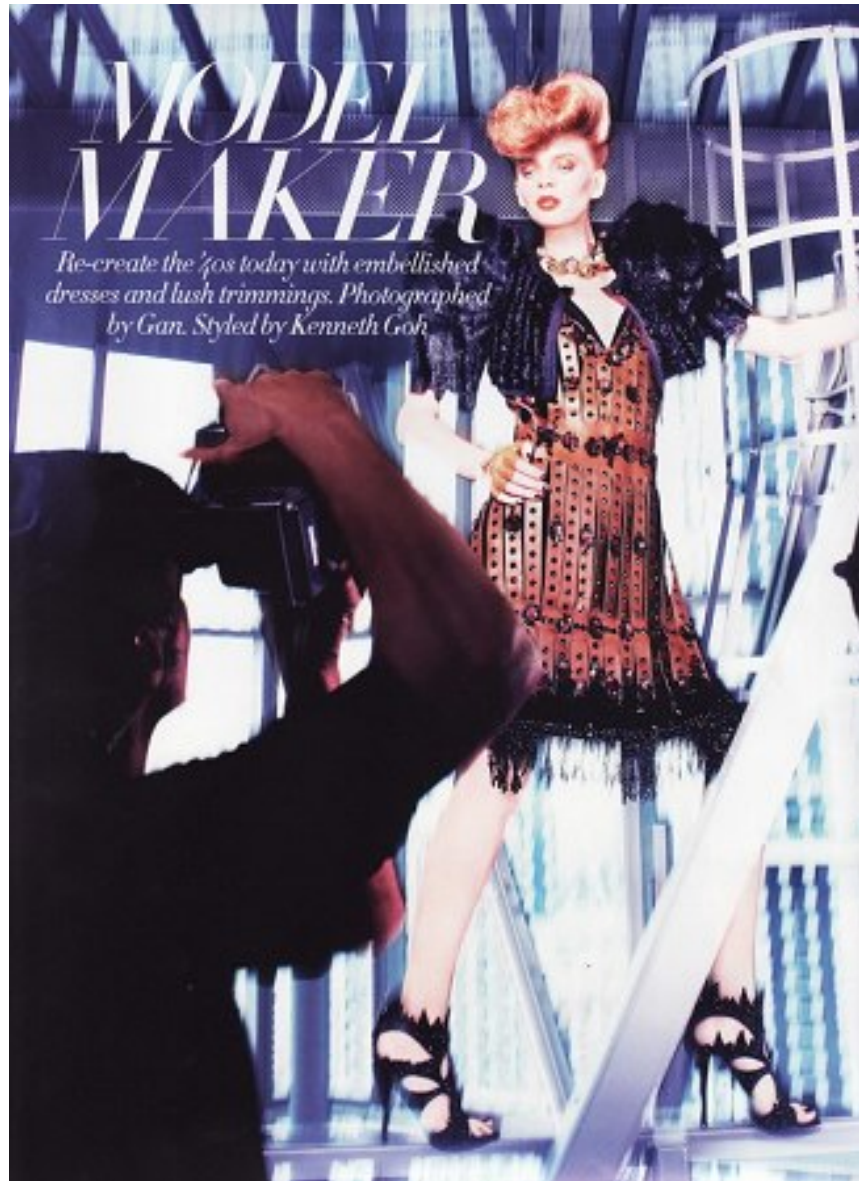

PROFILE

MODEL MANAGEMENT LTD

OLYA

HEIGHT 5'11" BUST 34" WAIST 23" HIPS 35" SHOE 6.5 UK HAIR BLONDE EYES BLUE

PROFILE

MODEL MANAGEMENT LTD

OLYA

HEIGHT 5'11" BUST 34" WAIST 23" HIPS 35" SHOE 6.5 UK HAIR BLONDE EYES BLUE