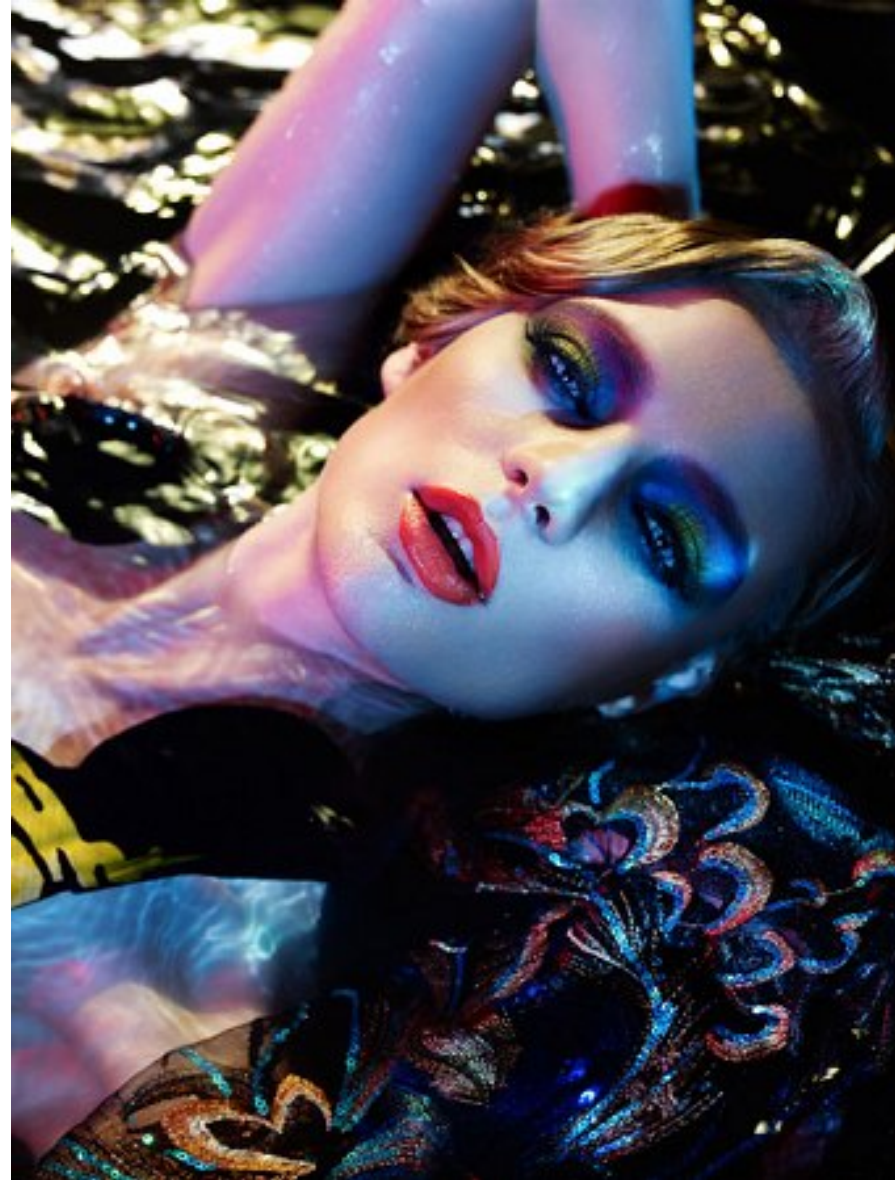

PROFILE

MODEL MANAGEMENT LTD

OLYA

HEIGHT 5'11" BUST 34" WAIST 23" HIPS 35" SHOE 6.5 UK HAIR BLONDE EYES BLUE

PROFILE

MODEL MANAGEMENT LTD

OLYA

HEIGHT 5'11" BUST 34" WAIST 23" HIPS 35" SHOE 6.5 UK HAIR BLONDE EYES BLUE