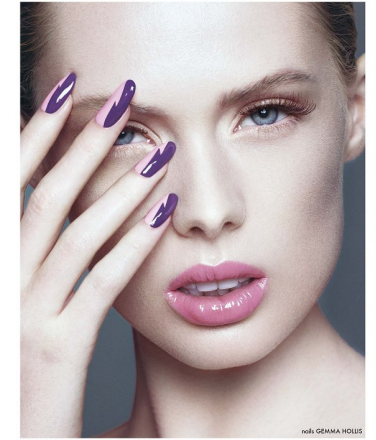

JENNY GUTTRIDGE

HEIGHT 5'9" BUST 34" D WAIST 25" HIPS 37" SHOE 6 UK
 HAIR BLONDE EYES BLUE

issue 22 • the BEAUTY issue 7

PROFILE

MODEL MANAGEMENT LTD

Profile Model Management - 21 Little Portland Street, 1st Floor - LONDON W1W8BT