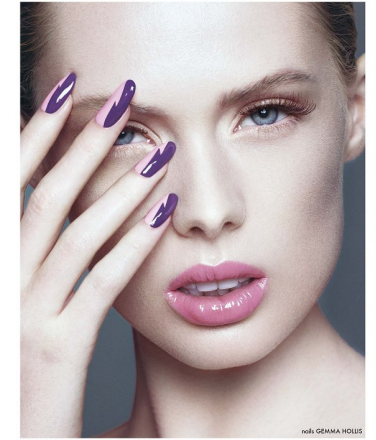

JENNY GUTTRIDGE

HEIGHT 5'9" BUST 34" D WAIST 25" HIPS 37" SHOE 6 UK
 HAIR BLONDE EYES BLUE

issue 22 • the BEAUTY issue 7

PROFILE MODELS