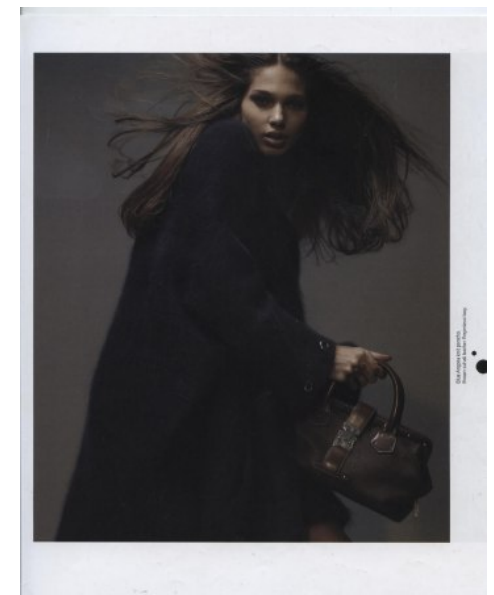

## BRIGITTA

HEIGHT 5'9" BUST 33" WAIST 25" HIPS 36.5" SHOE 6.5 UK  
HAIR LIGHT BROWN EYES BLUE/GREEN