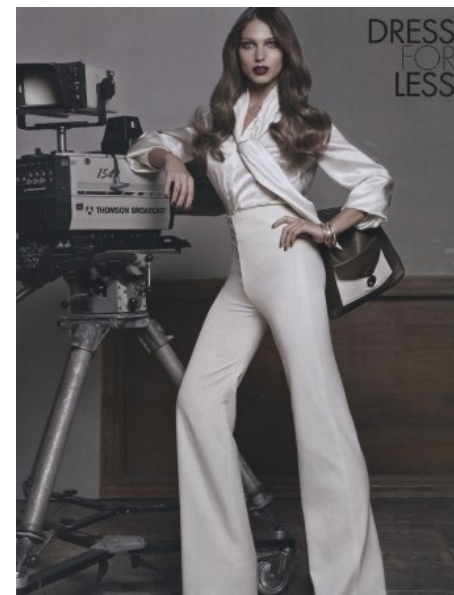

## BRIGITTA

HEIGHT 5'9" BUST 33" WAIST 25" HIPS 36.5" SHOE 6.5 UK  
HAIR LIGHT BROWN EYES BLUE/GREEN