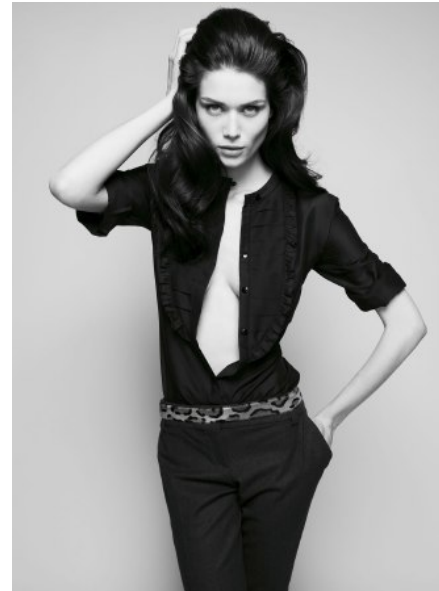

MEITA GOMES

HEIGHT 5'10" BUST 34.5" WAIST 23.5" HIPS 34" SHOE 6 UK
HAIR BROWN EYES BLUE

PROFILE

MODEL MANAGEMENT LTD

Profile Model Management - 21 Little Portland Street, 1st Floor - LONDON
W1W8BT Tel : +44 20 7836 5282