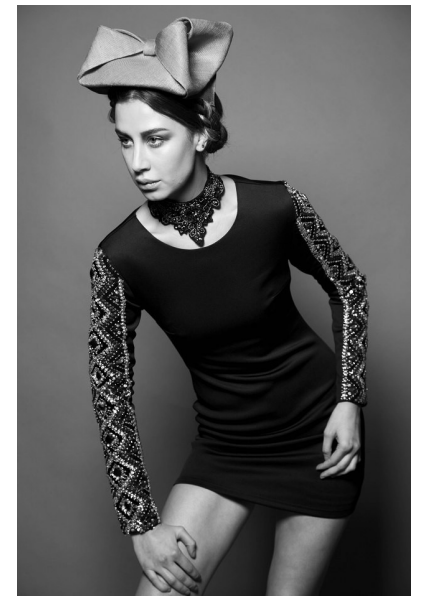

ISABELLE FALCONER

HEIGHT 5'10.5" BUST 32" B WAIST 24" HIPS 34" SHOE 6.5 UK  
HAIR LIGHT BROWN EYES BROWN

PROFILE MODELS