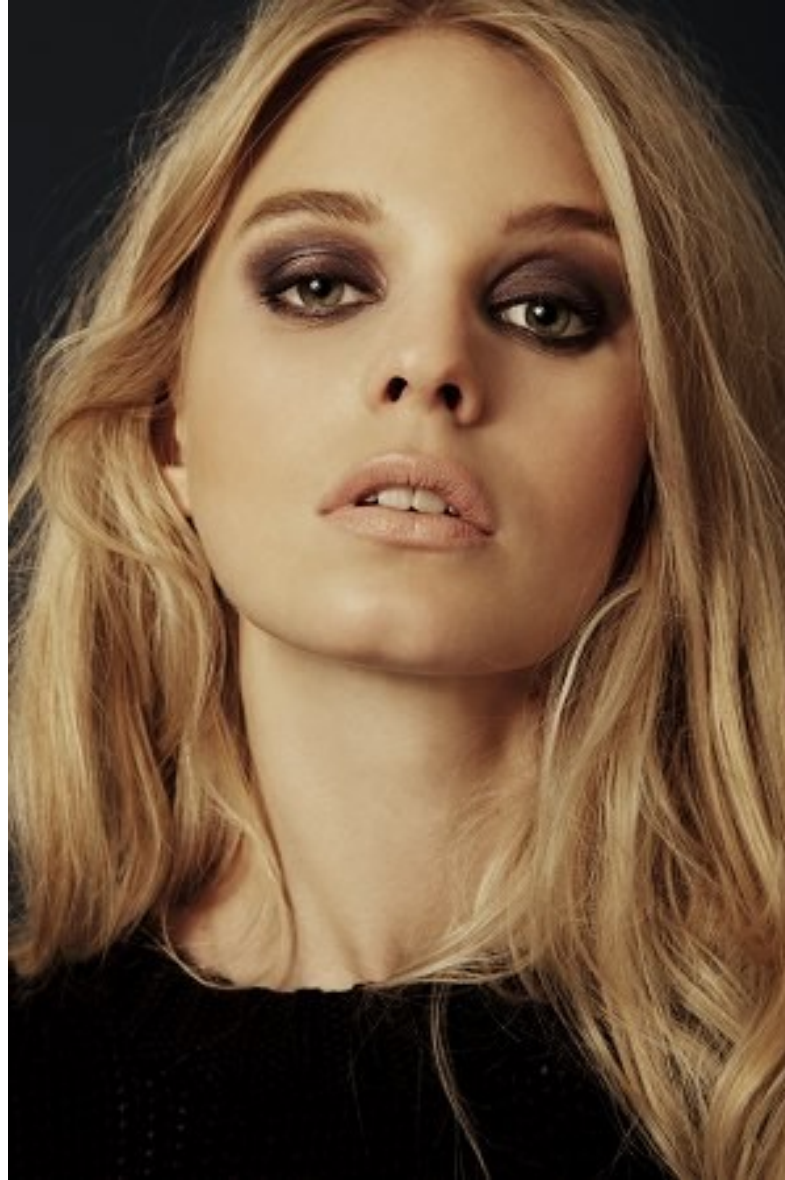

PROFILE

MODEL MANAGEMENT LTD

ANJA S

HEIGHT 5'9" WAIST 23" HIPS 33" DRESS 10 UK SHOE 4 UK HAIR BLONDE EYES GREEN

PROFILE

MODEL MANAGEMENT LTD

ANJA S

HEIGHT 5'9" WAIST 23" HIPS 33" DRESS 10 UK SHOE 4 UK HAIR BLONDE EYES GREEN

PROFILE

MODEL MANAGEMENT LTD

ANJA S

HEIGHT 5'9" WAIST 23" HIPS 33" DRESS 10 UK SHOE 4 UK HAIR BLONDE EYES GREEN