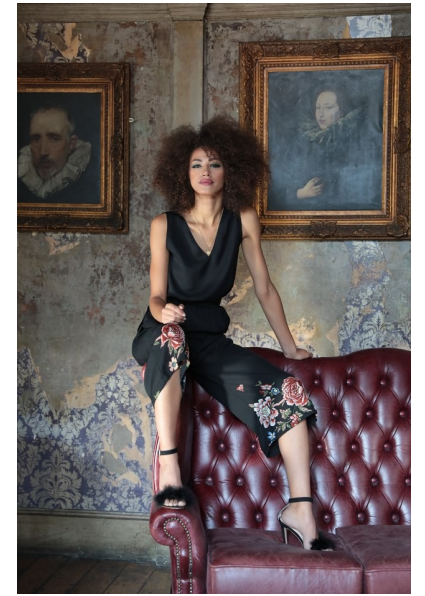

**EniKkan**  
London

**KIRSTY PARSONS**

HEIGHT 5'9" WAIST 25" HIPS 35" SHOE 6 UK HAIR BROWN  
EYES BROWN

**PROFILE**

MODEL MANAGEMENT LTD

Profile Model Management - 21 Little Portland Street, 1st Floor - LONDON  
W1W8BT Tel : +44 20 7836 5282