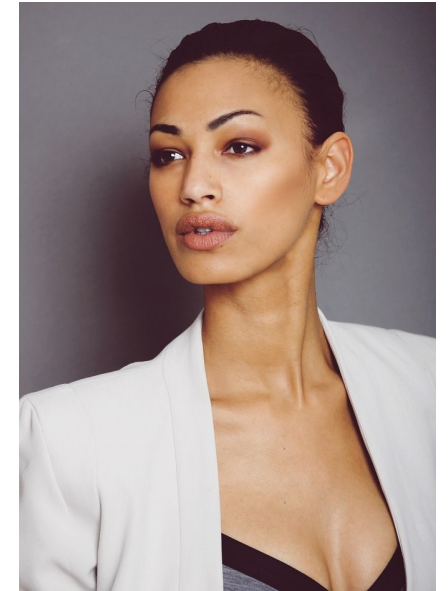

**EniKkan**  
London

**KIRSTY PARSONS**

HEIGHT 5'9" WAIST 25" HIPS 35" SHOE 6 UK HAIR BROWN  
EYES BROWN

**PROFILE**

MODEL MANAGEMENT LTD

Profile Model Management - 21 Little Portland Street, 1st Floor - LONDON  
W1W8BT Tel : +44 20 7836 5282