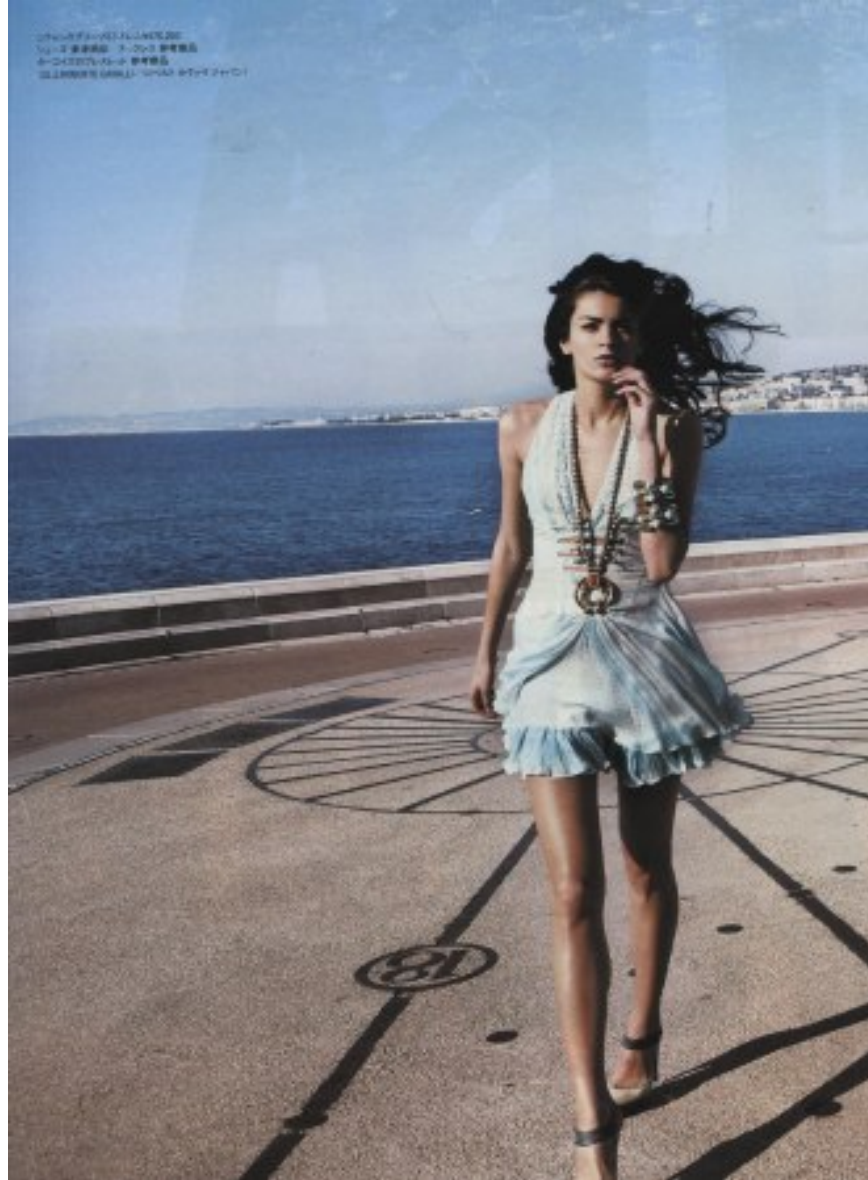

PROFILE

MODEL MANAGEMENT LTD

ELENA MADRID

HEIGHT 5'9" BUST 32.5" HIPS 35.5" SHOE 6 UK HAIR DARK BROWN EYES BROWN

PROFILE

MODEL MANAGEMENT LTD

ELENA MADRID

HEIGHT 5'9" BUST 32.5" HIPS 35.5" SHOE 6 UK HAIR DARK BROWN EYES BROWN