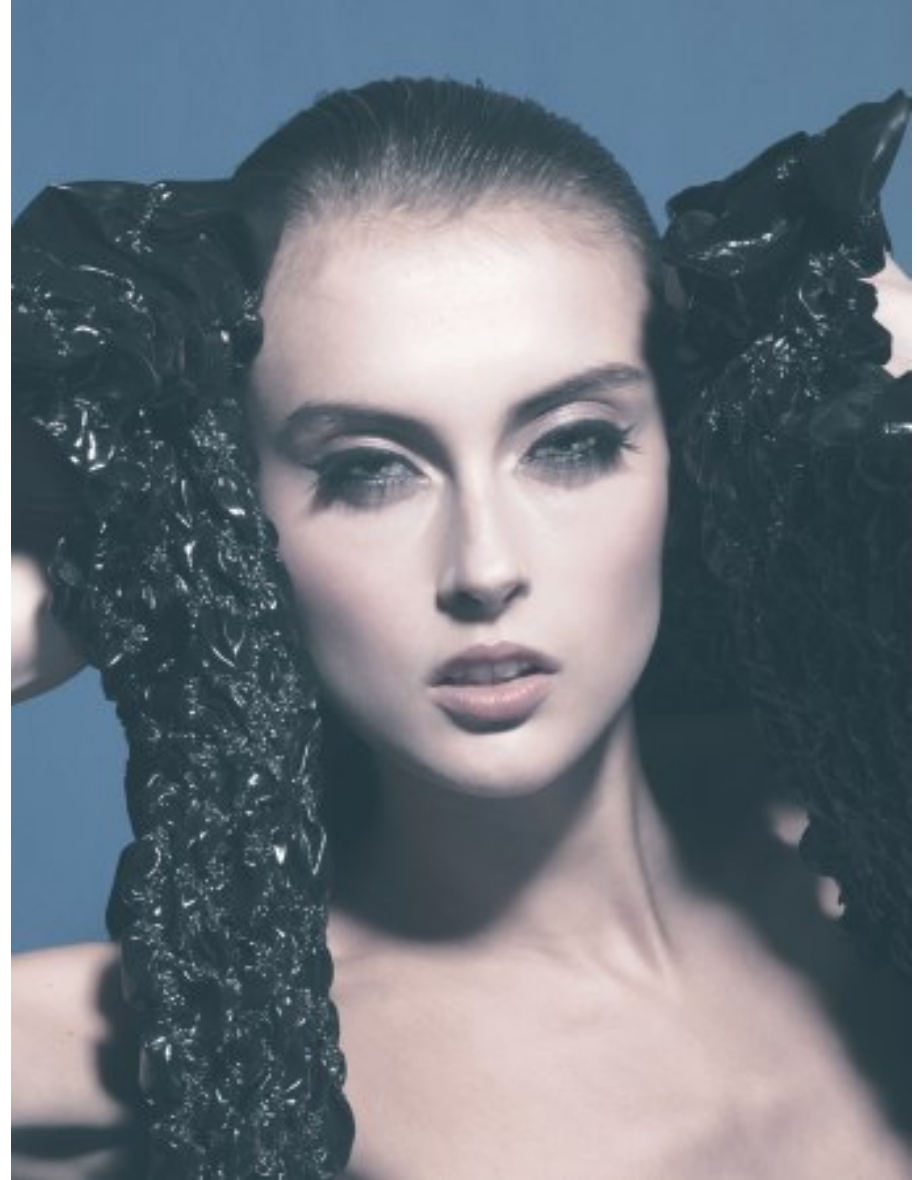

PROFILE

MODEL MANAGEMENT LTD

FRANCESCA

HEIGHT 5'8" BUST 32" WAIST 23" HIPS 33" SHOE 6 UK HAIR DARK BROWN EYES HAZEL

PROFILE

MODEL MANAGEMENT LTD

FRANCESCA

HEIGHT 5'8" BUST 32" WAIST 23" HIPS 33" SHOE 6 UK HAIR DARK BROWN EYES HAZEL