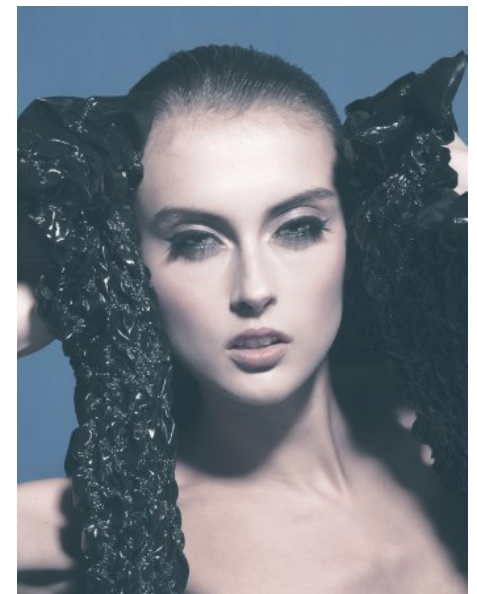

FRANCESCA

HEIGHT 5'8" BUST 32" WAIST 23" HIPS 33" SHOE 6 UK HAIR DARK
BROWN EYES HAZEL

PROFILE

MODEL MANAGEMENT LTD

Profile Model Management - 21 Little Portland Street, 1st Floor - LONDON
W1W8BT Tel : +44 20 7836 5282