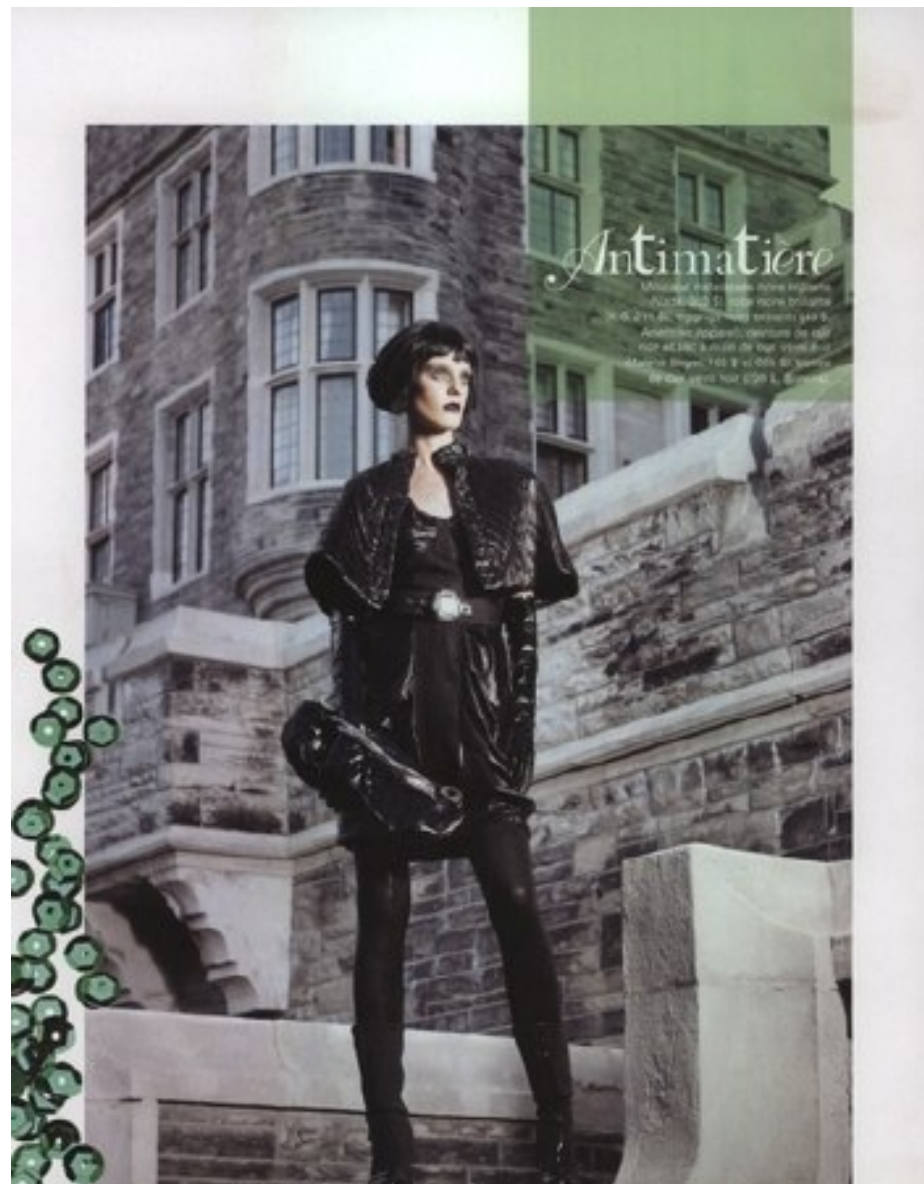

PROFILE

MODEL MANAGEMENT LTD

NATASHA YAROSLAVA

HEIGHT 5'11" BUST 32" B WAIST 24" HIPS 34" SHOE 6.5 UK HAIR BLONDE VENETIAN EYES GREEN

PROFILE

MODEL MANAGEMENT LTD

NATASHA YAROSLAVA

HEIGHT 5'11" BUST 32" B WAIST 24" HIPS 34" SHOE 6.5 UK HAIR BLONDE VENETIAN EYES GREEN