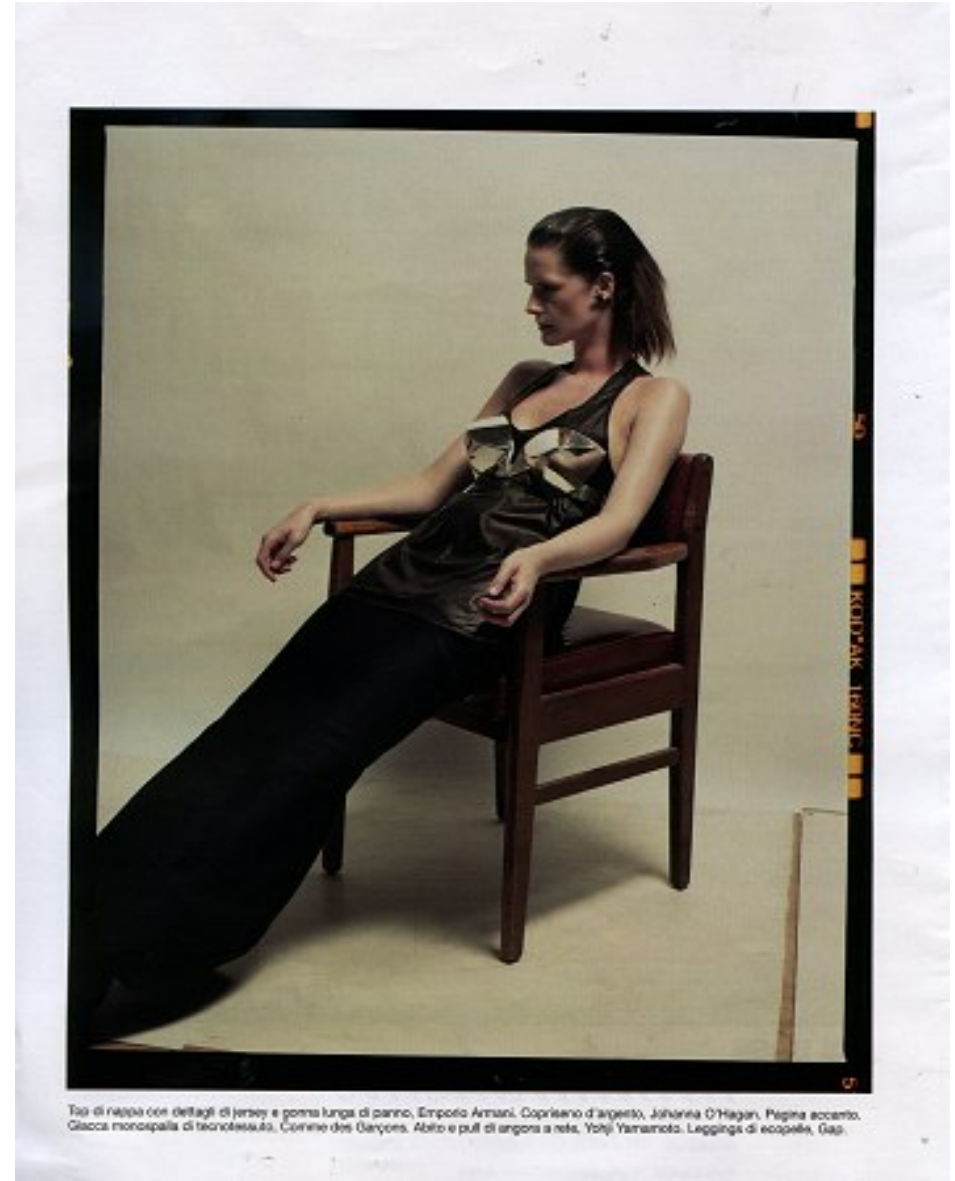

PROFILE

MODEL MANAGEMENT LTD

LISA RATLIFFE

HEIGHT 5'9.5" BUST 34" WAIST 25" HIPS 34" SHOE 6 UK HAIR BROWN EYES BLUE

PROFILE

MODEL MANAGEMENT LTD

LISA RATHLIFFE

HEIGHT 5'9.5" BUST 34" WAIST 25" HIPS 34" SHOE 6 UK HAIR BROWN EYES BLUE

PROFILE

MODEL MANAGEMENT LTD

LISA RATLIFFE

HEIGHT 5'9.5" BUST 34" WAIST 25" HIPS 34" SHOE 6 UK HAIR BROWN EYES BLUE

PROFILE

MODEL MANAGEMENT LTD

LISA RATLIFF

HEIGHT 5'9.5" BUST 34" WAIST 25" HIPS 34" SHOE 6 UK HAIR BROWN EYES BLUE

PROFILE

MODEL MANAGEMENT LTD

LISA RATLIFF

HEIGHT 5'9.5" BUST 34" WAIST 25" HIPS 34" SHOE 6 UK HAIR BROWN EYES BLUE