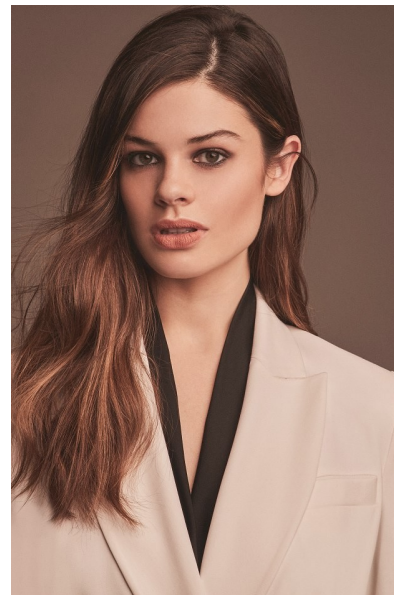

CAROLINE DAY

HEIGHT 5'10.5" BUST 34" B WAIST 25" HIPS 35" SHOE 7 UK
HAIR BROWN EYES GREEN

PROFILE

MODEL MANAGEMENT LTD

Profile Model Management - 21 Little Portland Street, 1st Floor - LONDON
W1W8BT Tel : +44 20 7836 5282