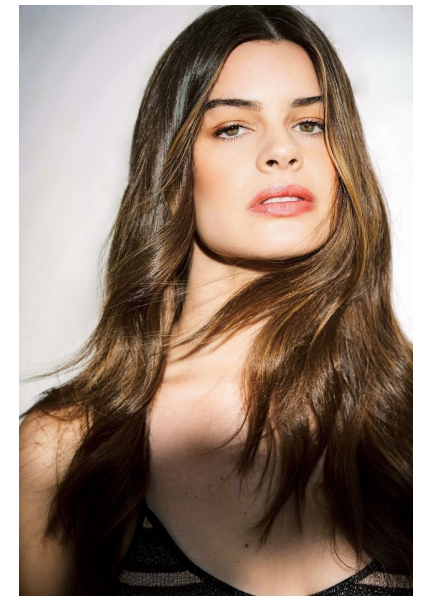

CAROLINE DAY

HEIGHT 5'10.5" BUST 34" B WAIST 25" HIPS 35" SHOE 7 UK  
HAIR BROWN EYES GREEN

PROFILE MODELS