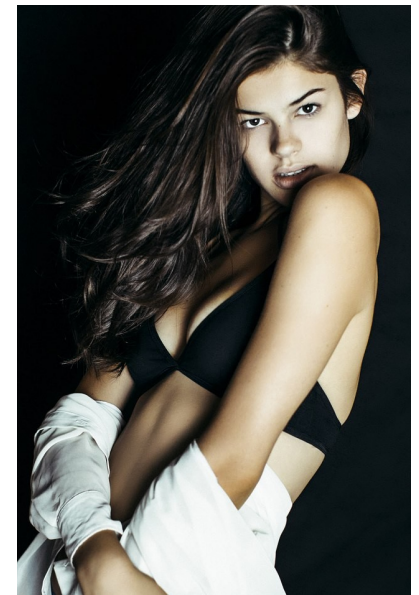

CAROLINE DAY

HEIGHT 5'10.5" BUST 34" B WAIST 25" HIPS 35" SHOE 7 UK
HAIR BROWN EYES GREEN

PROFILE

MODEL MANAGEMENT LTD

Profile Model Management - 21 Little Portland Street, 1st Floor - LONDON
W1W8BT Tel : +44 20 7836 5282