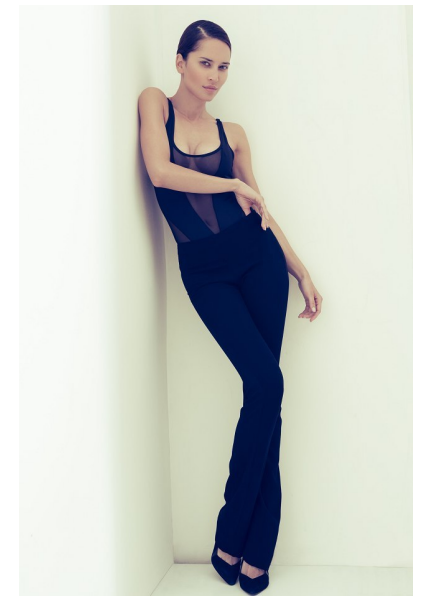

JOVANA

HEIGHT 5'8" BUST 34" C WAIST 24" HIPS 34" SHOE 5 UK
HAIR BROWN

PROFILE

MODEL MANAGEMENT LTD

Profile Model Management - 21 Little Portland Street, 1st Floor - LONDON
W1W8BT Tel : +44 20 7836 5282