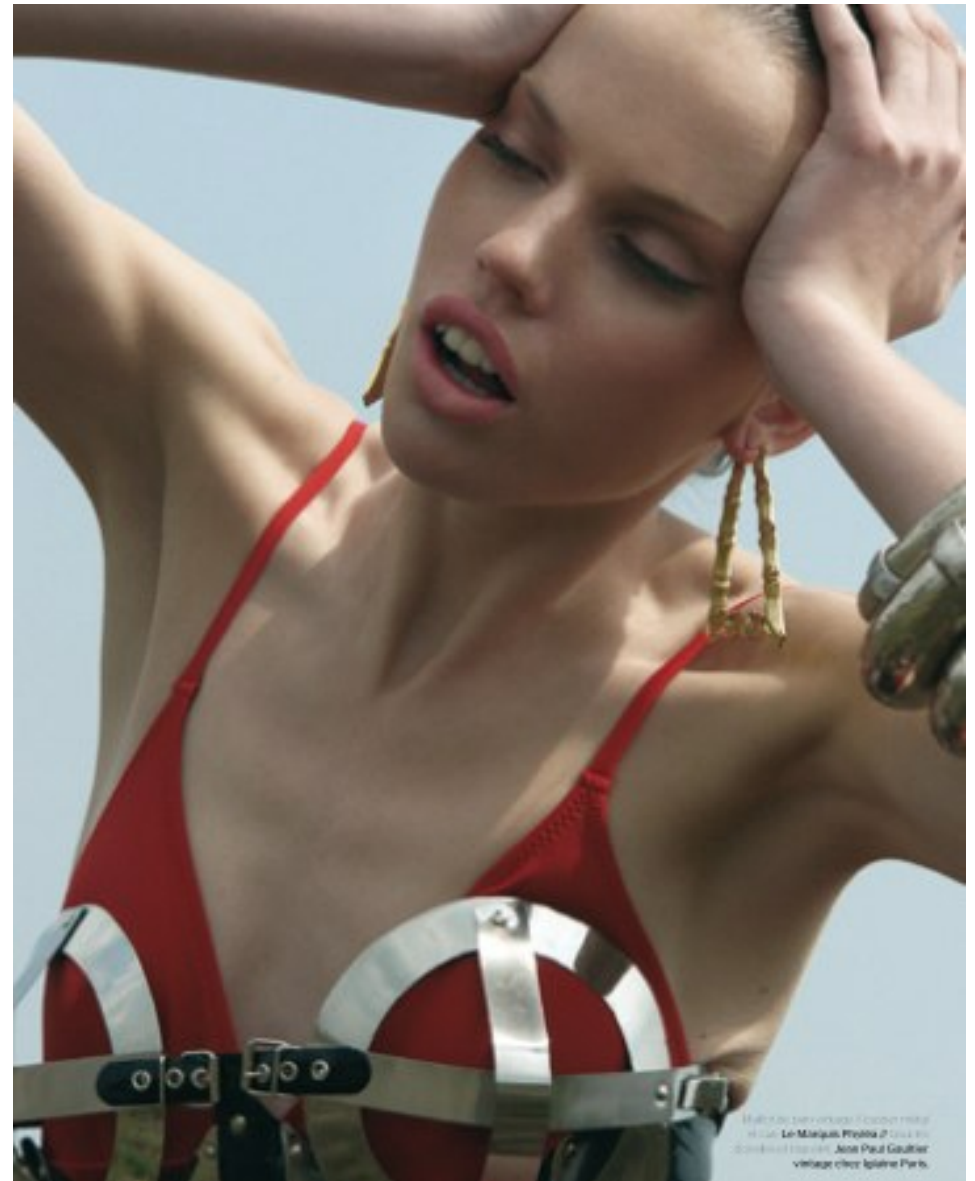

PROFILE

MODEL MANAGEMENT LTD

ANAIS VAN PRAET

HEIGHT 5'10" BUST 32.5" B WAIST 26" HIPS 35" SHOE 6.5 UK HAIR LIGHT BROWN EYES GREEN

PROFILE

MODEL MANAGEMENT LTD

ANAIS VAN PRAET

HEIGHT 5'10" BUST 32.5" B WAIST 26" HIPS 35" SHOE 6.5 UK HAIR LIGHT BROWN EYES GREEN