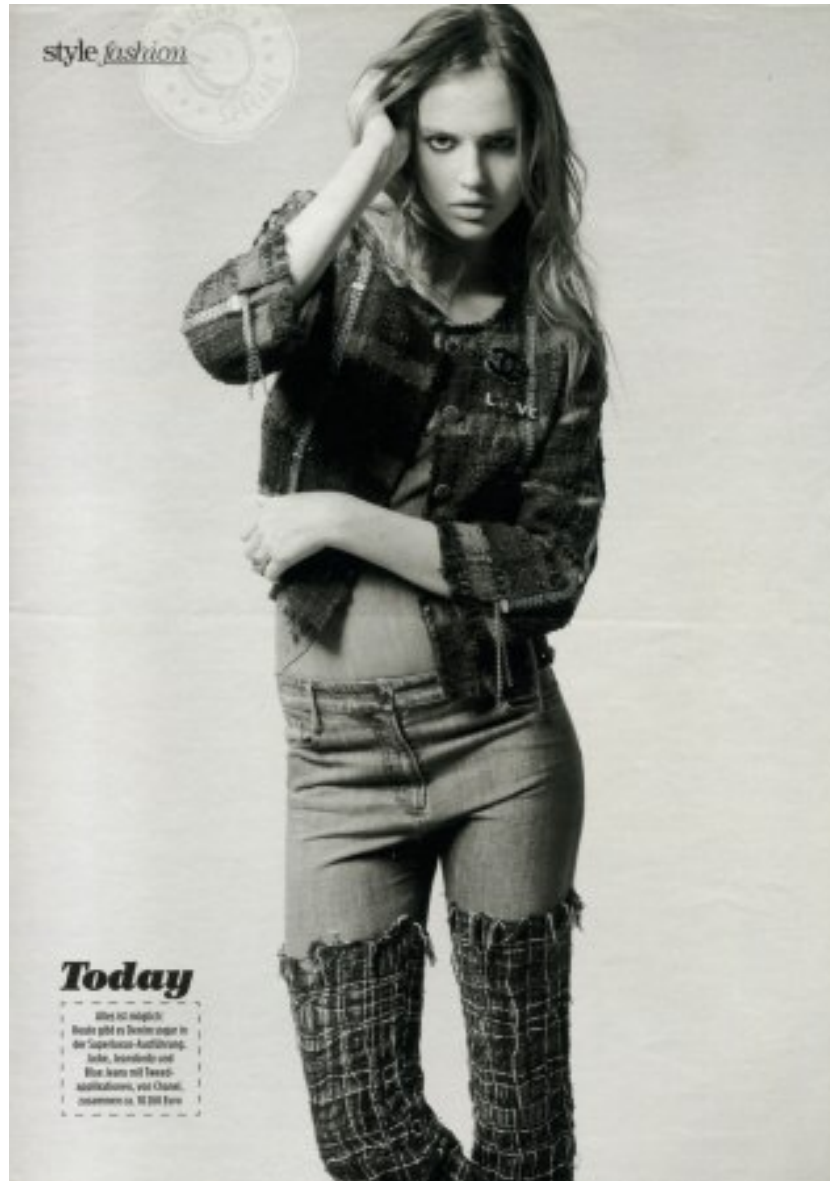

PROFILE

MODEL MANAGEMENT LTD

ANAIS VAN PRAET

HEIGHT 5'10" BUST 32.5" B WAIST 26" HIPS 35" SHOE 6.5 UK HAIR LIGHT BROWN EYES GREEN

PROFILE

MODEL MANAGEMENT LTD

ANAIS VAN PRAET

HEIGHT 5'10" BUST 32.5" B WAIST 26" HIPS 35" SHOE 6.5 UK HAIR LIGHT BROWN EYES GREEN