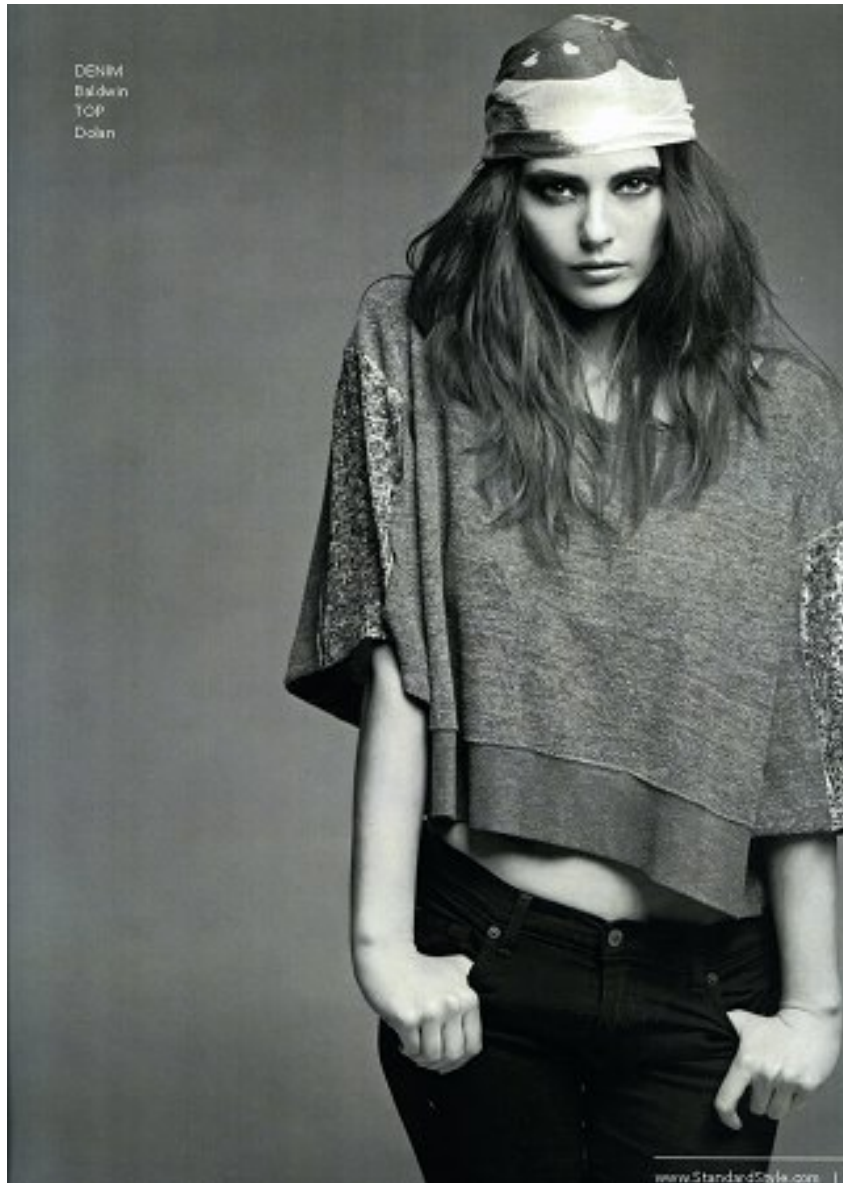

PROFILE

MODEL MANAGEMENT LTD

ANNA VOROBYEVA

HEIGHT 5'9.5" BUST 33" B WAIST 23" HIPS 35" SHOE 6 UK HAIR DARK BROWN EYES GREEN