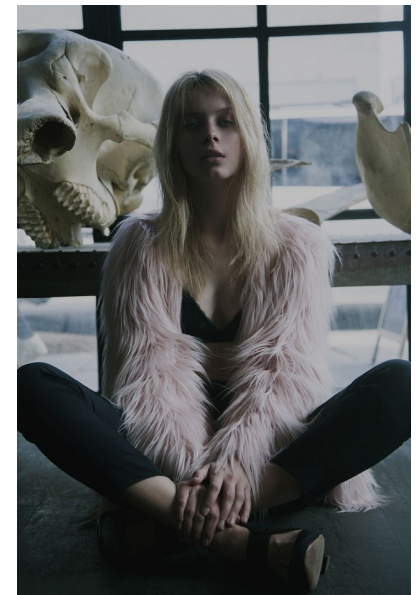

ULLA REISS

HEIGHT 5'9" BUST 32" WAIST 23" HIPS 34.5" SHOE 6.5 UK
HAIR BLONDE EYES BLUE

PROFILE

MODEL MANAGEMENT LTD

Profile Model Management - 21 Little Portland Street, 1st Floor - LONDON
W1W8BT Tel : +44 20 7836 5282