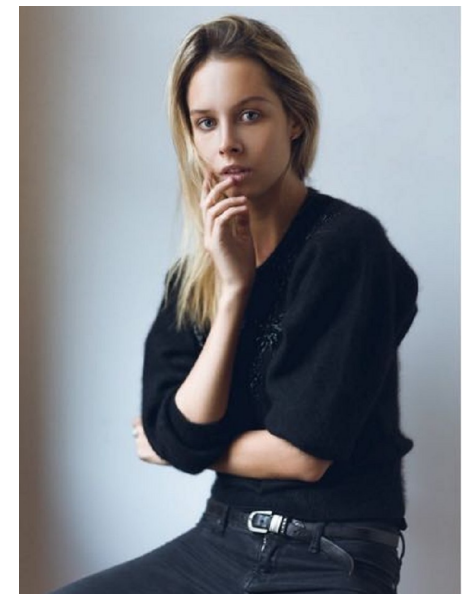

ULLA REISS

HEIGHT 5'9" BUST 32" WAIST 23" HIPS 34.5" SHOE 6.5 UK
HAIR BLONDE EYES BLUE

PROFILE

MODEL MANAGEMENT LTD

Profile Model Management - 21 Little Portland Street, 1st Floor - LONDON
W1W8BT Tel : +44 20 7836 5282