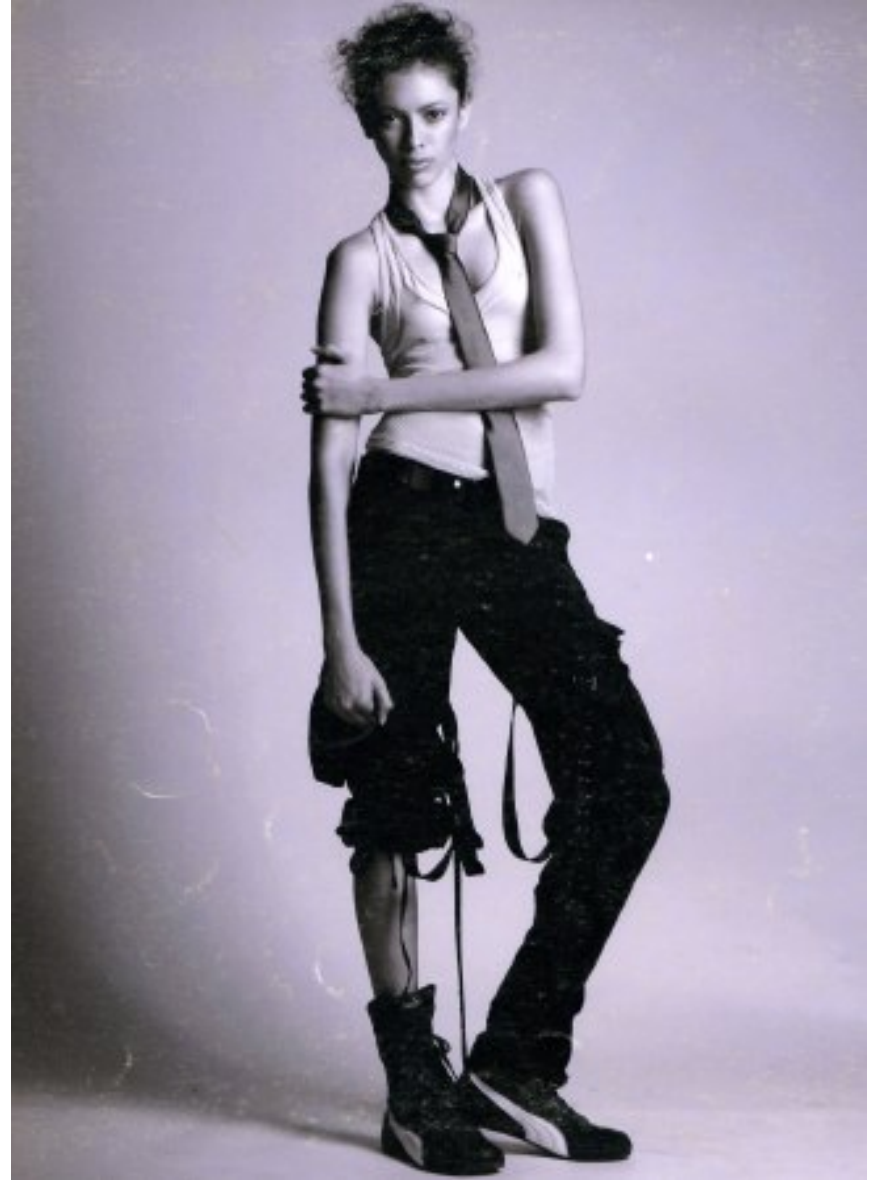

PROFILE

MODEL MANAGEMENT LTD

LARISSA THOME

HEIGHT 5'9.5" BUST 32.5" WAIST 24" HIPS 35" SHOE 6.5 UK HAIR BROWN EYES BROWN

PROFILE

MODEL MANAGEMENT LTD

LARISSA THOME

HEIGHT 5'9.5" BUST 32.5" WAIST 24" HIPS 35" SHOE 6.5 UK HAIR BROWN EYES BROWN