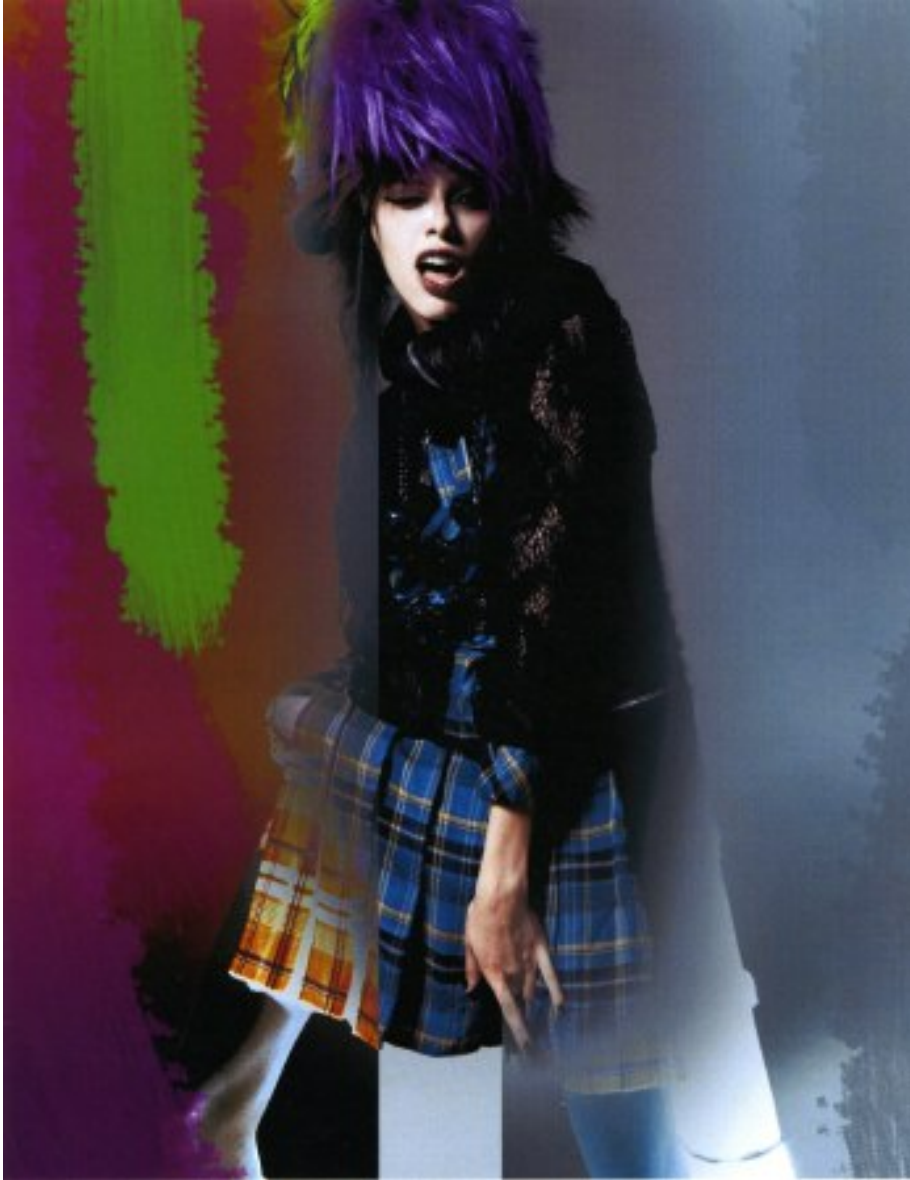

PROFILE

MODEL MANAGEMENT LTD

LARISSA THOME

HEIGHT 5'9.5" BUST 32.5" WAIST 24" HIPS 35" SHOE 6.5 UK HAIR BROWN EYES BROWN

PROFILE

MODEL MANAGEMENT LTD

LARISSA THOME

HEIGHT 5'9.5" BUST 32.5" WAIST 24" HIPS 35" SHOE 6.5 UK HAIR BROWN EYES BROWN

PROFILE

MODEL MANAGEMENT LTD

LARISSA THOME

HEIGHT 5'9.5" BUST 32.5" WAIST 24" HIPS 35" SHOE 6.5 UK HAIR BROWN EYES BROWN