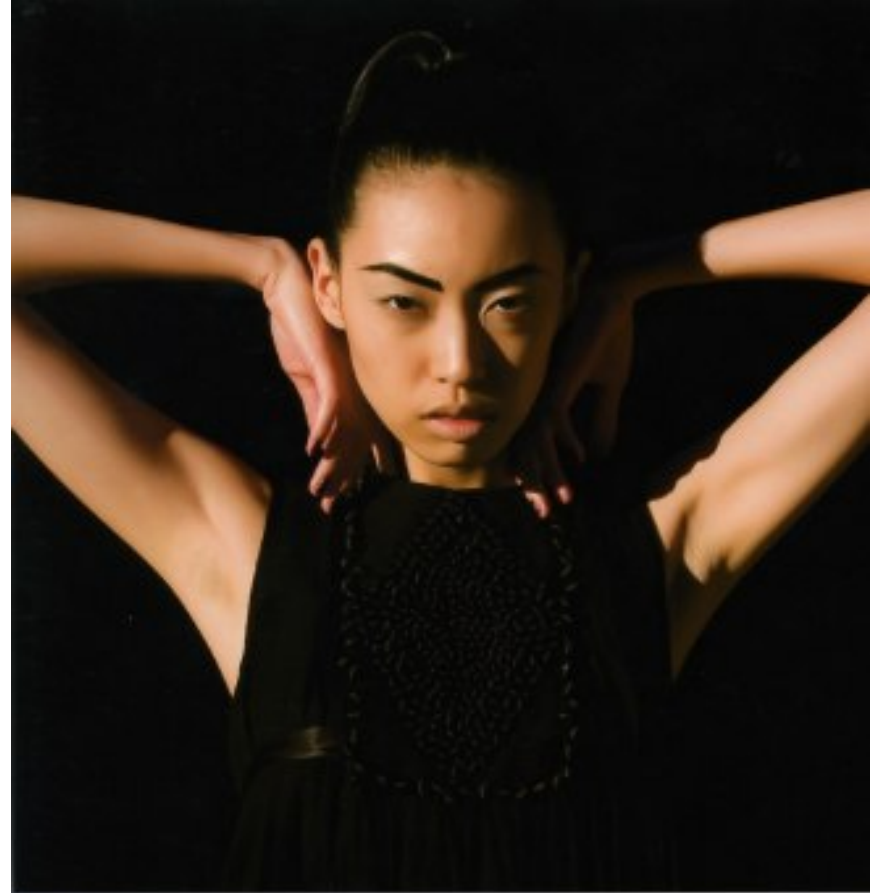

PROFILE

MODEL MANAGEMENT LTD

TSUBASA WATANABE

HEIGHT 5'10" BUST 32" WAIST 23" HIPS 34" SHOE 6.5 UK HAIR BLACK EYES BROWN

PROFILE

MODEL MANAGEMENT LTD

TSUBASA WATANABE

HEIGHT 5'10" BUST 32" WAIST 23" HIPS 34" SHOE 6.5 UK HAIR BLACK EYES BROWN