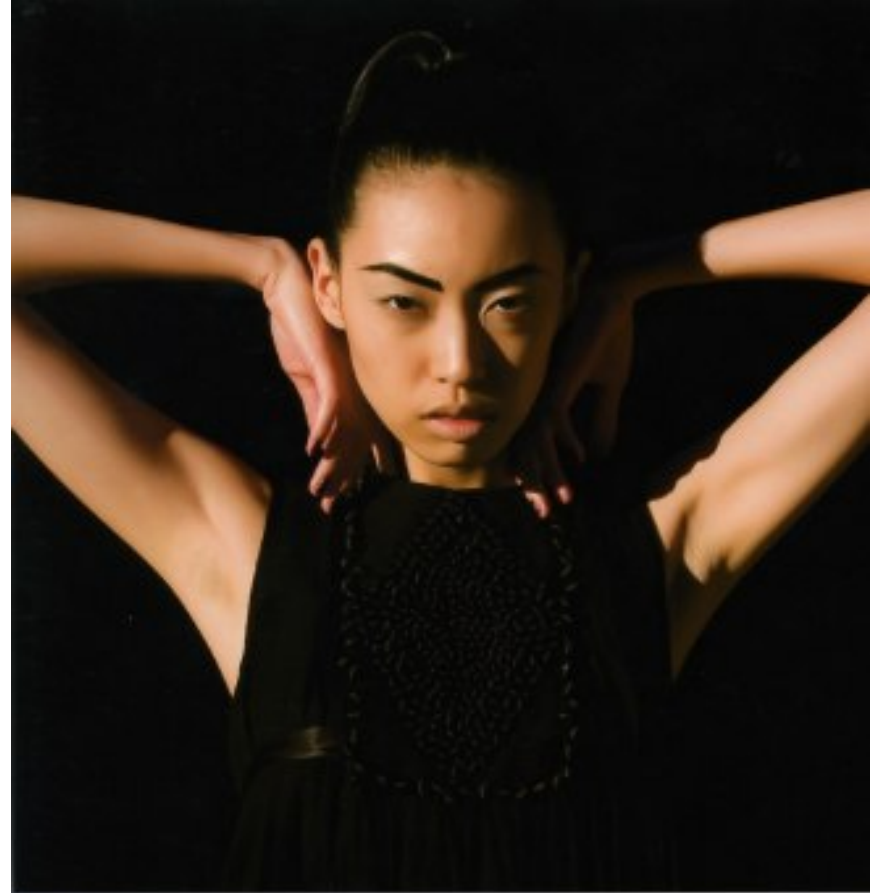

PROFILE MODELS

TSUBASA WATANABE

HEIGHT 5'10" BUST 32" WAIST 23" HIPS 34" SHOE 6.5 UK HAIR BLACK EYES BROWN

PROFILE MODELS

TSUBASA WATANABE

HEIGHT 5'10" BUST 32" WAIST 23" HIPS 34" SHOE 6.5 UK HAIR BLACK EYES BROWN