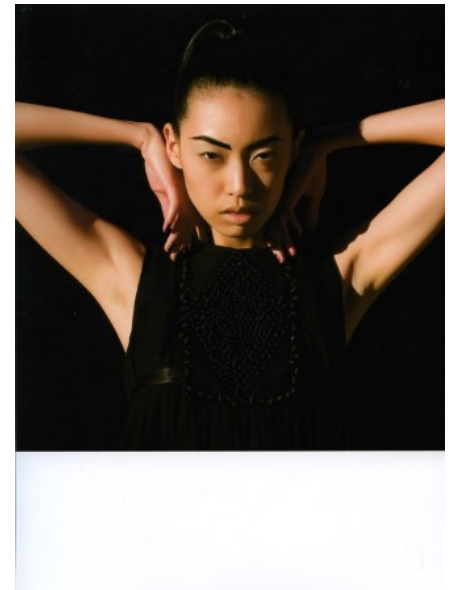

TSUBASA WATANABE

HEIGHT 5'10" BUST 32" WAIST 23" HIPS 34" SHOE 6.5 UK
HAIR BLACK EYES BROWN

PROFILE MODELS