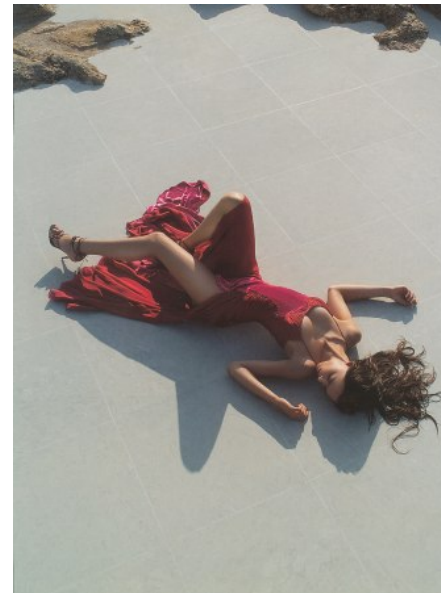

## ALINE SERPA

HEIGHT 5'11" BUST 33" B WAIST 24" HIPS 35" HAIR BROWN  
EYES BROWN