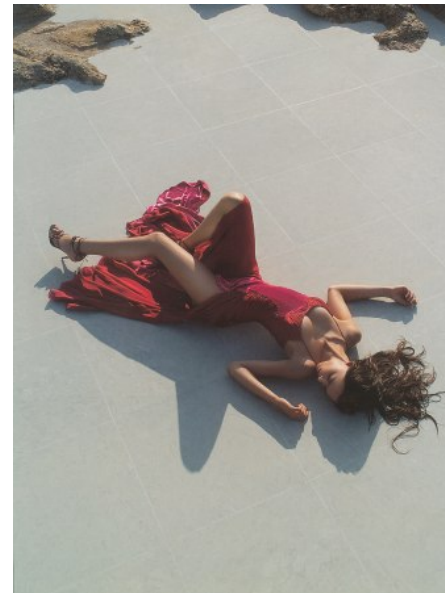

## ALINE SERPA

HEIGHT 5'11" BUST 33" B WAIST 24" HIPS 35" HAIR BROWN  
EYES BROWN