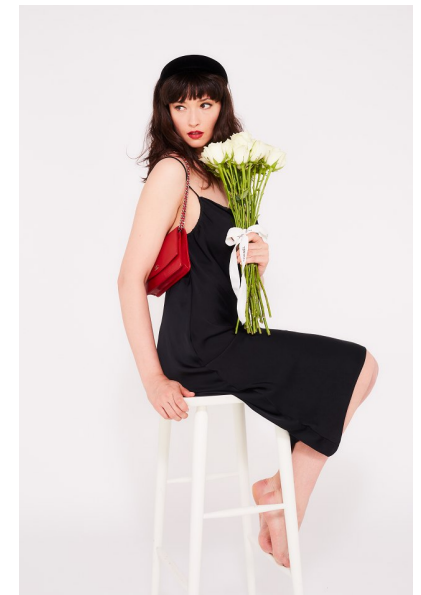

## ELINA MITROFANOVA

HEIGHT 5'9.5" BUST 34" B WAIST 24.5" HIPS 34.5" SHOE 7 UK  
HAIR DARK BROWN EYES BROWN