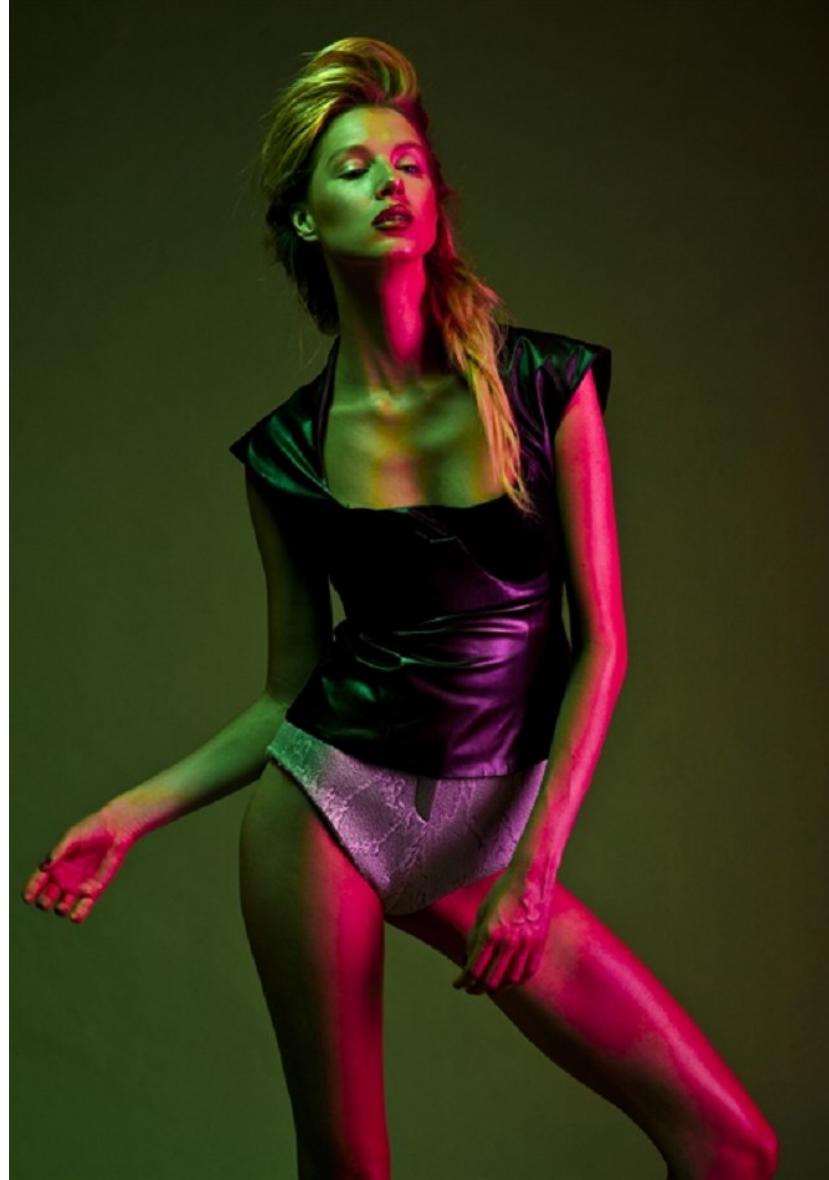

PROFILE

MODEL MANAGEMENT LTD

EWA B

HEIGHT 5'11.5" BUST 31.5" WAIST 24" HIPS 35.5" SHOE 6 UK HAIR BLONDE EYES BLUE

PROFILE

MODEL MANAGEMENT LTD

EWA B

HEIGHT 5'11.5" BUST 31.5" WAIST 24" HIPS 35.5" SHOE 6 UK HAIR BLONDE EYES BLUE