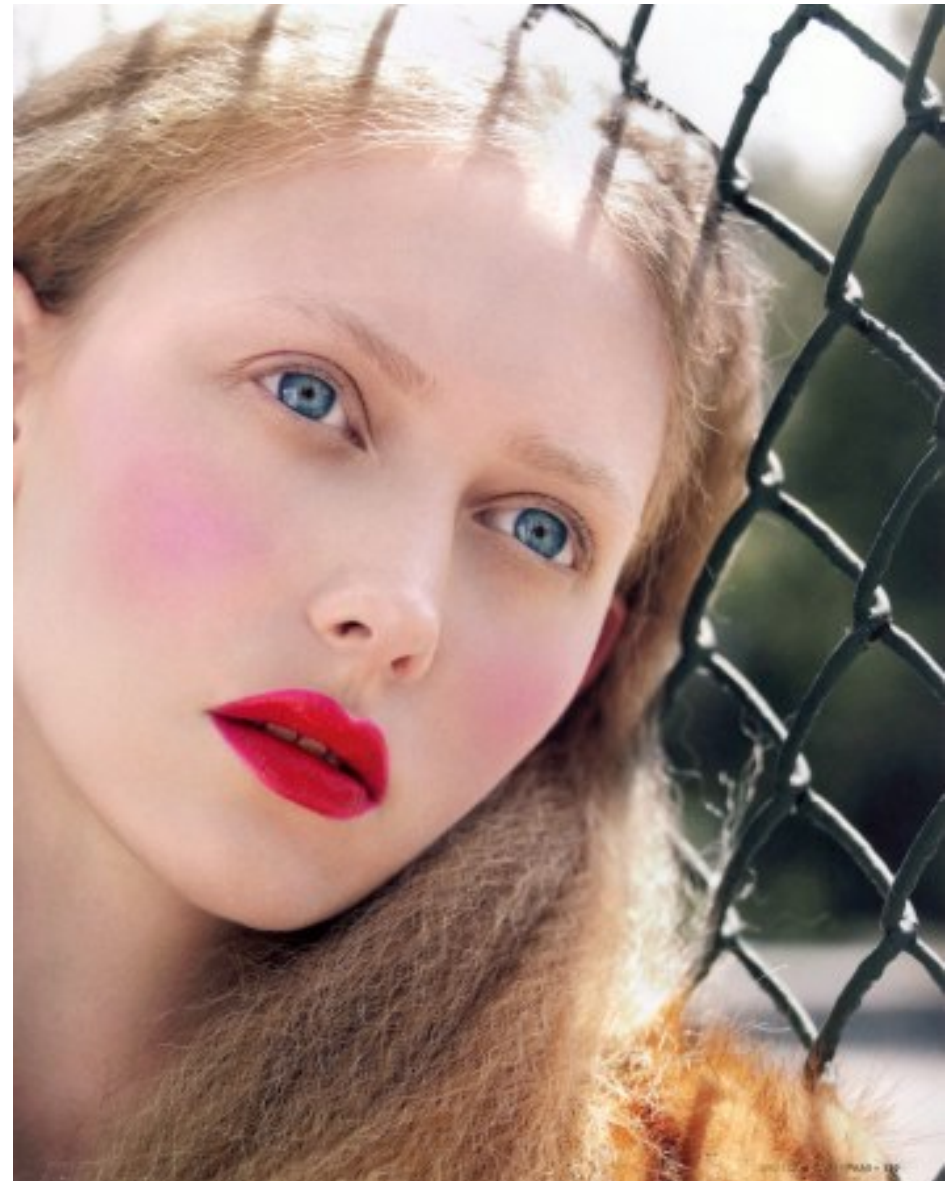

PROFILE

MODEL MANAGEMENT LTD

KAJA

HEIGHT 5'9.5" BUST 32.5" WAIST 24" HIPS 35.5" SHOE 6 UK HAIR BLONDE EYES BLUE