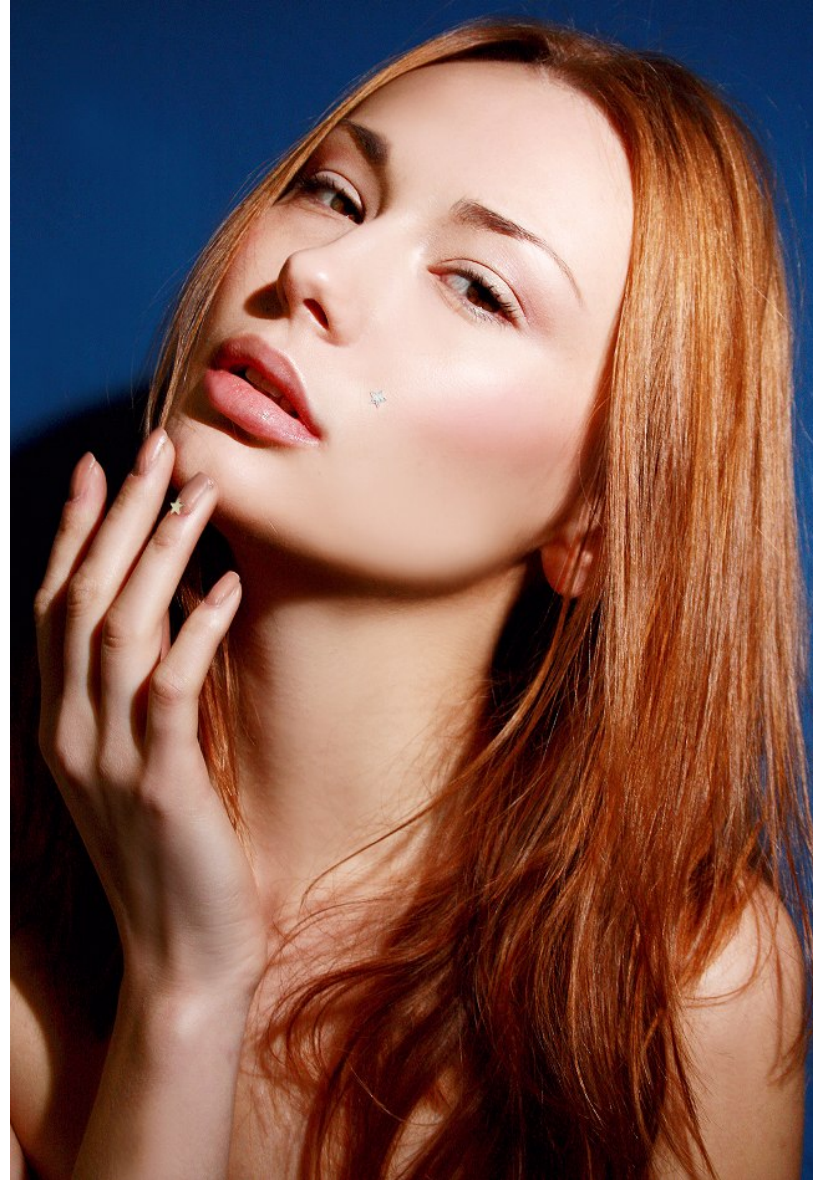

PROFILE

MODEL MANAGEMENT LTD

LAKIZA LESIA

HEIGHT 5'11" BUST 32.5" WAIST 24" HIPS 35.5" SHOE 7 UK HAIR RED EYES HAZEL

PROFILE

MODEL MANAGEMENT LTD

control
Black cash fabric, £35, Chloé, beige
Lynx women's underwear, £12, Javed Rogan
Crown long cash necktie, £99, J&S
braided velvet necklace (just over), £10,
at Ciderman (0844 341 4 55)

LAKIZA LESIA

HEIGHT 5'11" BUST 32.5" WAIST 24" HIPS 35.5" SHOE 7 UK HAIR RED EYES HAZEL

PROFILE

MODEL MANAGEMENT LTD

LAKIZA LESIA

HEIGHT 5'11" BUST 32.5" WAIST 24" HIPS 35.5" SHOE 7 UK HAIR RED EYES HAZEL

PROFILE