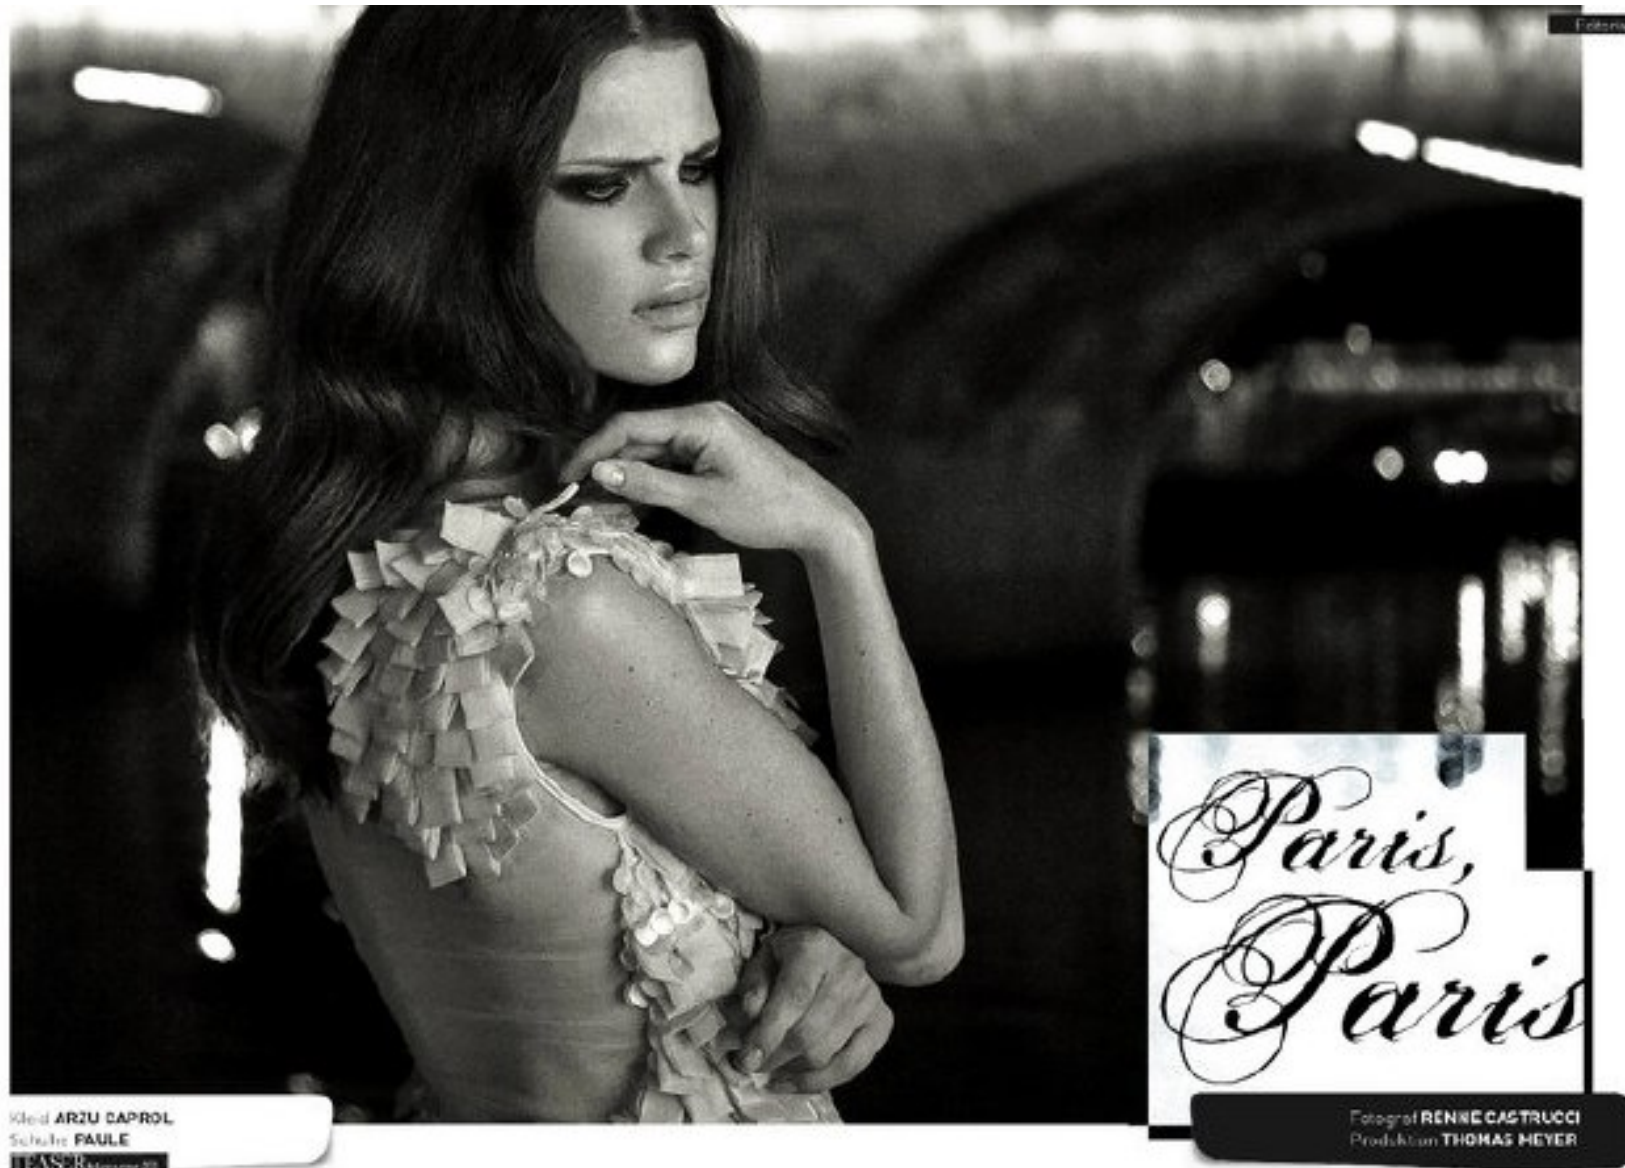

PROFILE

MODEL MANAGEMENT LTD

HEIGHT 5'8.5" BUST 35" B WAIST 23.5" HIPS 36" DRESS 10 UK SHOE 6 UK HAIR BROWN EYES BLUE