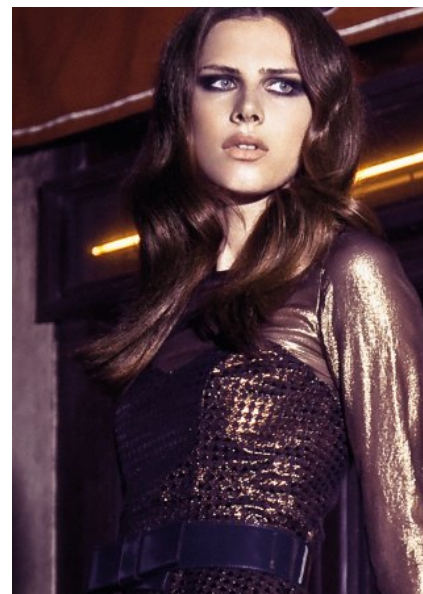

TERESA WYSGALLA

HEIGHT 5'8.5" BUST 35" B WAIST 23.5" HIPS 36" DRESS 10 UK
SHOE 6 UK HAIR BROWN EYES BLUE

PROFILE

MODEL MANAGEMENT LTD

Profile Model Management - 21 Little Portland Street, 1st Floor - LONDON
W1W8BT Tel : +44 20 7836 5282