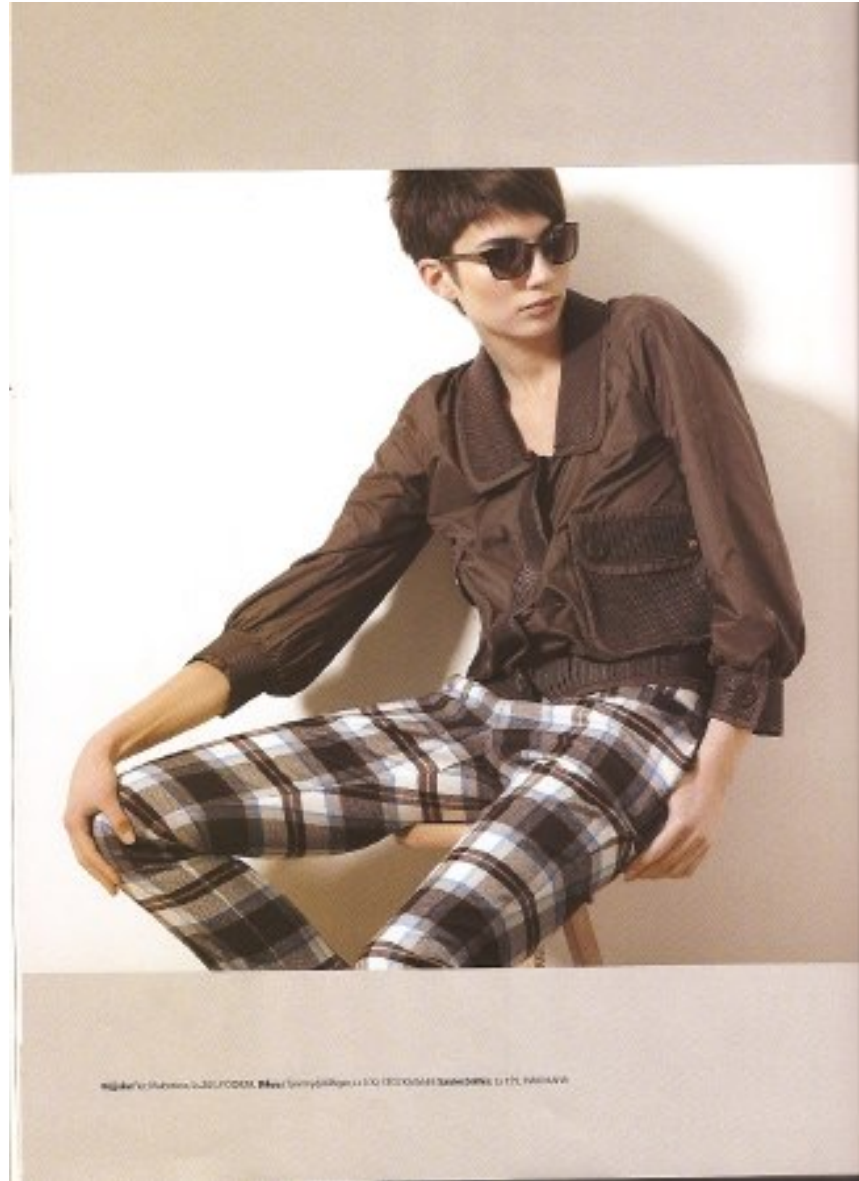

PROFILE

MODEL MANAGEMENT LTD

LAIMA .

HEIGHT 5'10" BUST 33.5" WAIST 23" HIPS 34" SHOE 6 UK HAIR BROWN EYES BROWN

PROFILE

MODEL MANAGEMENT LTD

LAIMA .

HEIGHT 5'10" BUST 33.5" WAIST 23" HIPS 34" SHOE 6 UK HAIR BROWN EYES BROWN