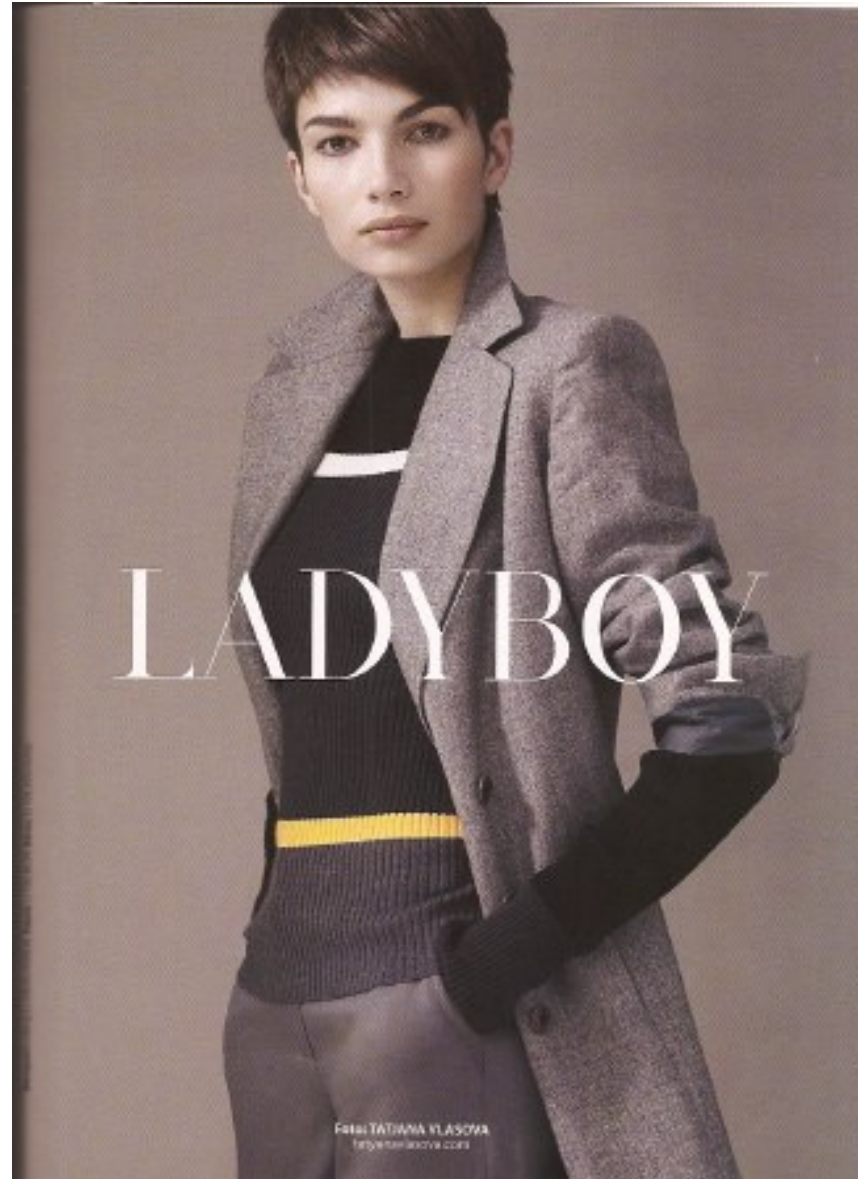

PROFILE

MODEL MANAGEMENT LTD

LAIMA .

HEIGHT 5'10" BUST 33.5" WAIST 23" HIPS 34" SHOE 6 UK HAIR BROWN EYES BROWN

PROFILE

MODEL MANAGEMENT LTD

LAIMA .

HEIGHT 5'10" BUST 33.5" WAIST 23" HIPS 34" SHOE 6 UK HAIR BROWN EYES BROWN