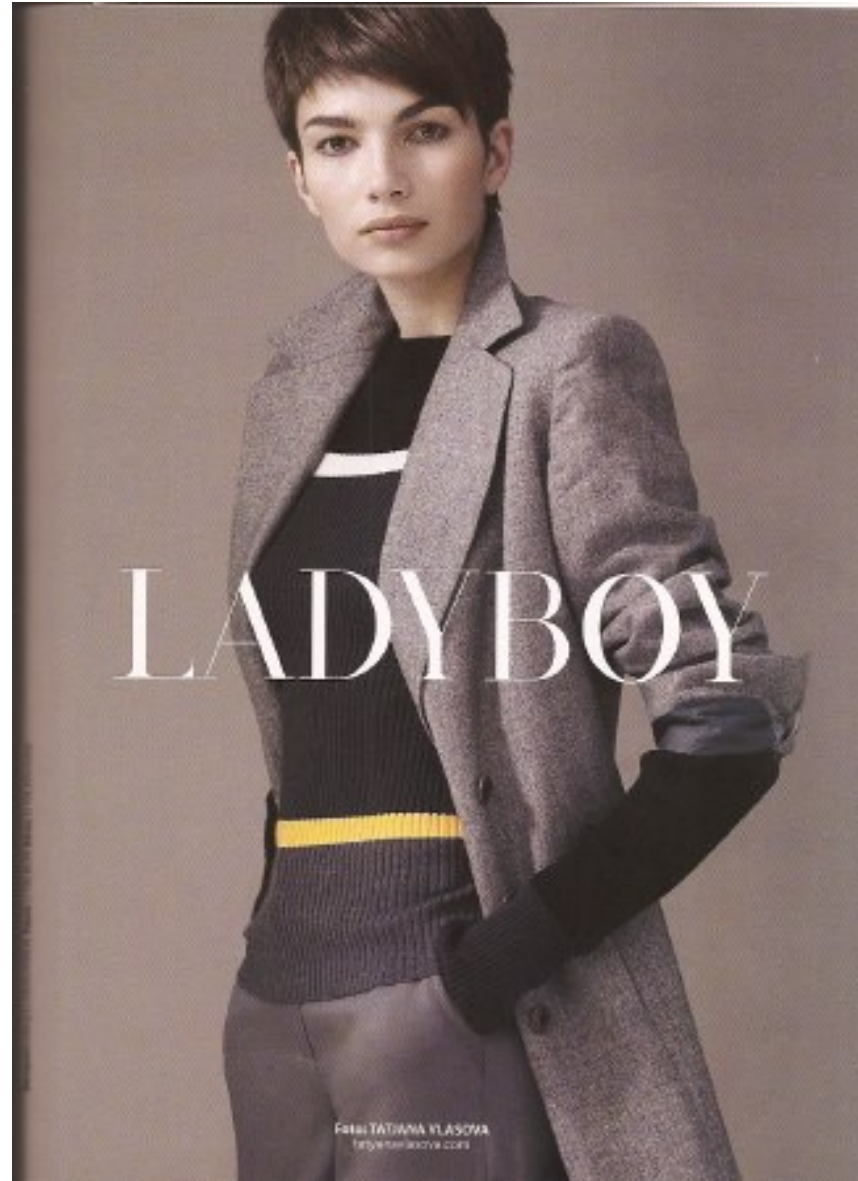

# PROFILE

MODEL MANAGEMENT LTD

LAIMA .

HEIGHT 5'10" BUST 33.5" WAIST 23" HIPS 34" SHOE 6 UK HAIR BROWN EYES BROWN