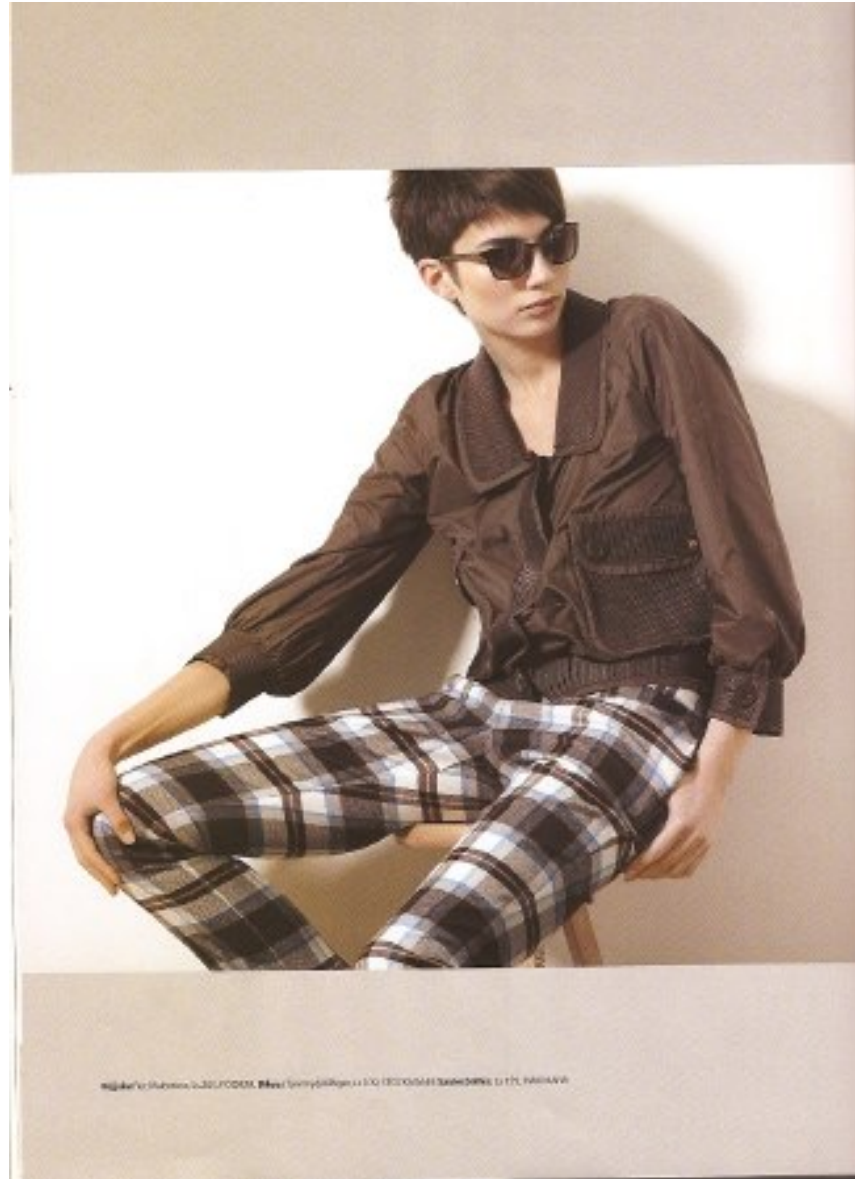

PROFILE

MODEL MANAGEMENT LTD

LAIMA .

HEIGHT 5'10" BUST 33.5" WAIST 23" HIPS 34" SHOE 6 UK HAIR BROWN EYES BROWN