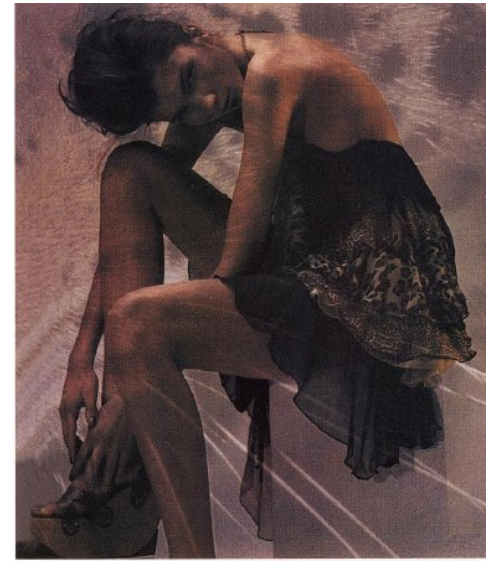

LAIMA .

HEIGHT 5'10" BUST 33.5" WAIST 23" HIPS 34" SHOE 6 UK  
HAIR BROWN EYES BROWN

PROFILE

MODEL MANAGEMENT LTD

Profile Model Management - 21 Little Portland Street, 1st Floor - LONDON  
W1W8BT Tel : +44 20 7836 5282