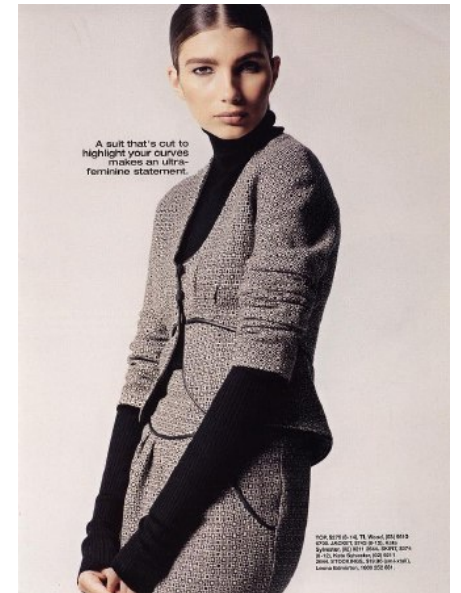

LAIMA .

HEIGHT 5'10" BUST 33.5" WAIST 23" HIPS 34" SHOE 6 UK  
HAIR BROWN EYES BROWN

PROFILE

MODEL MANAGEMENT LTD

Profile Model Management - 21 Little Portland Street, 1st Floor - LONDON  
W1W8BT Tel : +44 20 7836 5282