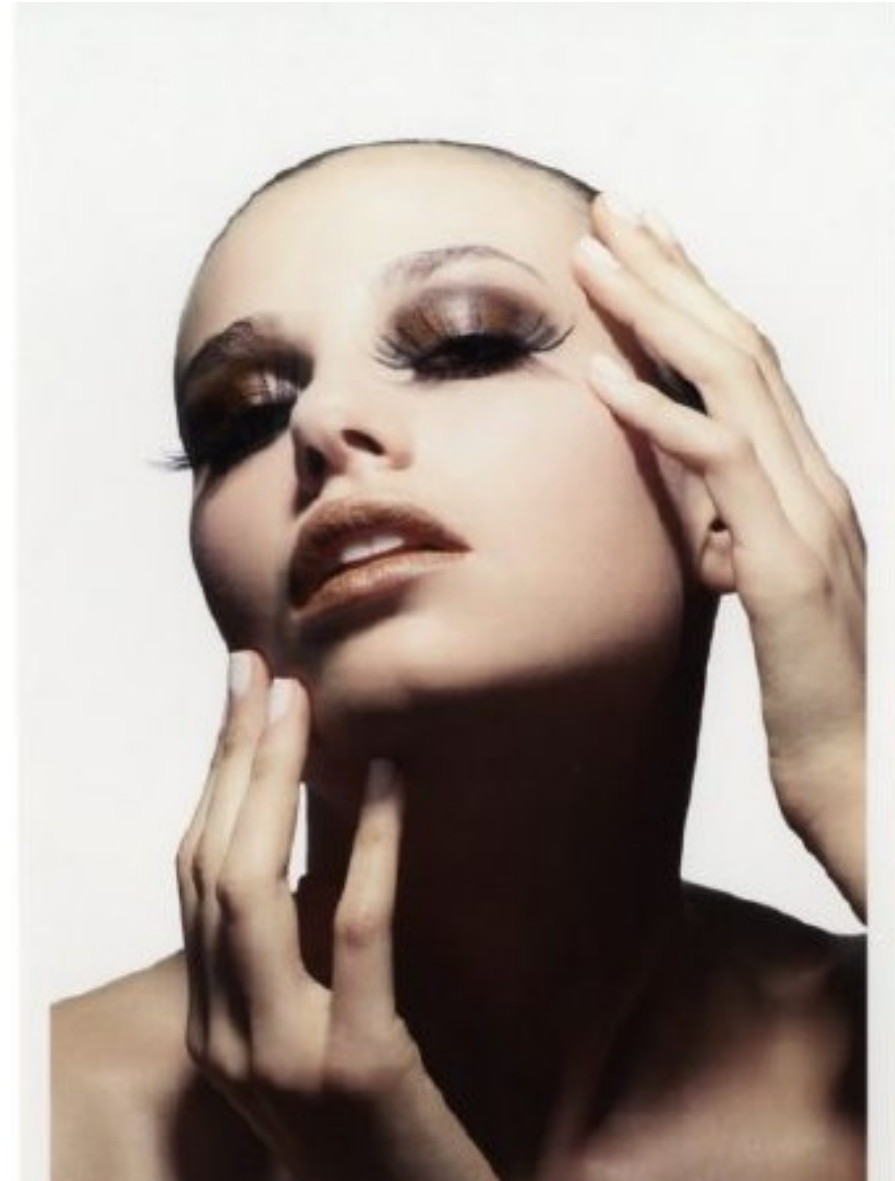

PROFILE

MODEL MANAGEMENT LTD

SOFIA MERONI

HEIGHT 5'10.5" BUST 34" B WAIST 24.5" HIPS 34.5" SHOE 6.5 UK HAIR LIGHT BROWN EYES HAZEL

PROFILE

MODEL MANAGEMENT LTD

SOFIA MERONI

HEIGHT 5'10.5" BUST 34" B WAIST 24.5" HIPS 34.5" SHOE 6.5 UK HAIR LIGHT BROWN EYES HAZEL

PROFILE

MODEL MANAGEMENT LTD

SOFIA MERONI

HEIGHT 5'10.5" BUST 34" B WAIST 24.5" HIPS 34.5" SHOE 6.5 UK HAIR LIGHT BROWN EYES HAZEL

PROFILE

MODEL MANAGEMENT LTD

In questa pagina:
canotta €13,50
slip €3,90
colori: nero, rosso

canotta €13,50
string bikini €3,00
colori: nero, rosso, rosa

SOFIA MERONI

HEIGHT 5'10.5" BUST 34" B WAIST 24.5" HIPS 34.5" SHOE 6.5 UK HAIR LIGHT BROWN EYES HAZEL

PROFILE

MODEL MANAGEMENT LTD

SOFIA MERONI

HEIGHT 5'10.5" BUST 34" B WAIST 24.5" HIPS 34.5" SHOE 6.5 UK HAIR LIGHT BROWN EYES HAZEL