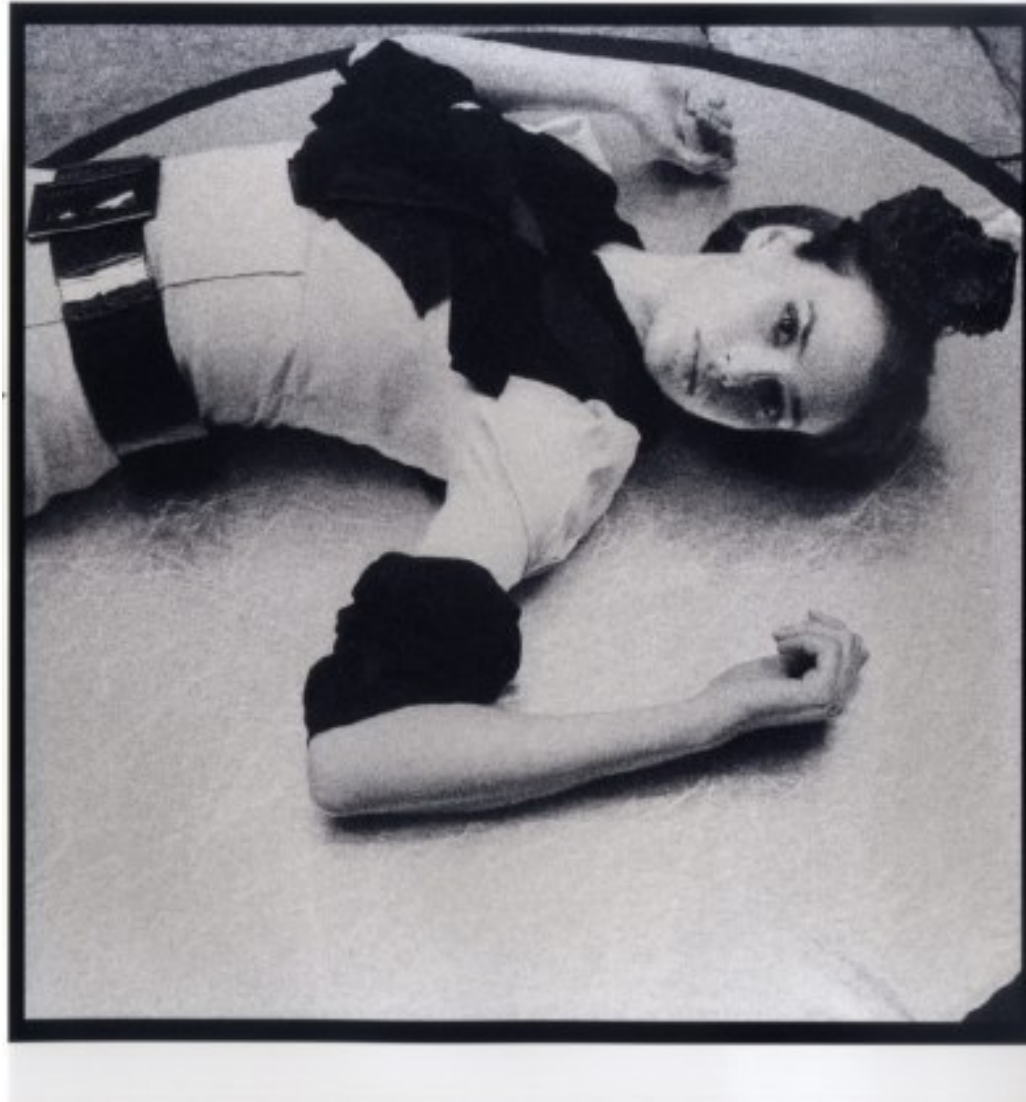

PROFILE

MODEL MANAGEMENT LTD

SOFIA MERONI

HEIGHT 5'10.5" BUST 34" B WAIST 24.5" HIPS 34.5" SHOE 6.5 UK HAIR LIGHT BROWN EYES HAZEL

PROFILE

MODEL MANAGEMENT LTD

SOFIA MERONI

HEIGHT 5'10.5" BUST 34" B WAIST 24.5" HIPS 34.5" SHOE 6.5 UK HAIR LIGHT BROWN EYES HAZEL

PROFILE

MODEL MANAGEMENT LTD

SOFIA MERONI

HEIGHT 5'10.5" BUST 34" B WAIST 24.5" HIPS 34.5" SHOE 6.5 UK HAIR LIGHT BROWN EYES HAZEL

PROFILE

MODEL MANAGEMENT LTD

In questa pagina:
canotta €13,50
slip €3,90
colori: nero, rosso

canotta €13,50
string bikini €3,00
colori: nero, rosso, rosa

SOFIA MERONI

HEIGHT 5'10.5" BUST 34" B WAIST 24.5" HIPS 34.5" SHOE 6.5 UK HAIR LIGHT BROWN EYES HAZEL

PROFILE

MODEL MANAGEMENT LTD

SOFIA MERONI

HEIGHT 5'10.5" BUST 34" B WAIST 24.5" HIPS 34.5" SHOE 6.5 UK HAIR LIGHT BROWN EYES HAZEL