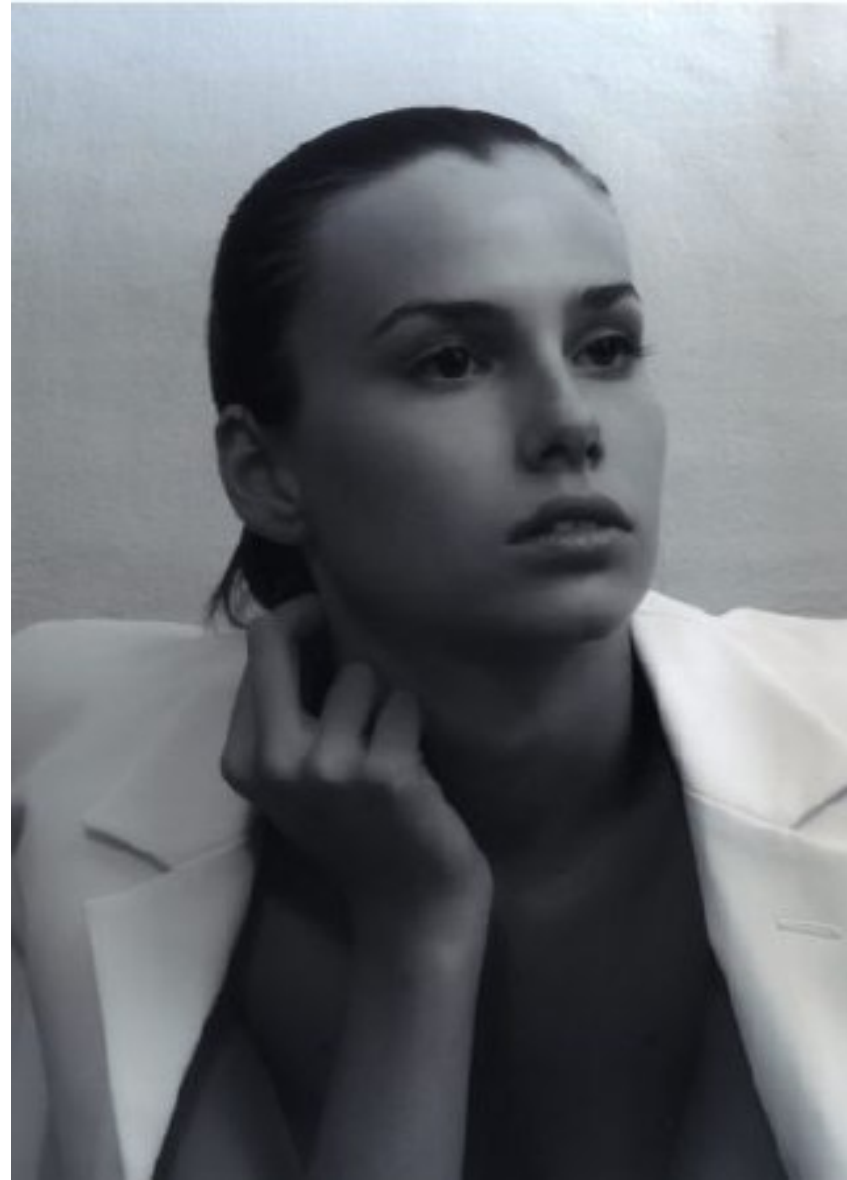

PROFILE

MODEL MANAGEMENT LTD

SOFIA MERONI

HEIGHT 5'10.5" BUST 34" B WAIST 24.5" HIPS 34.5" SHOE 6.5 UK HAIR LIGHT BROWN EYES HAZEL

PROFILE

MODEL MANAGEMENT LTD

SOFIA MERONI

HEIGHT 5'10.5" BUST 34" B WAIST 24.5" HIPS 34.5" SHOE 6.5 UK HAIR LIGHT BROWN EYES HAZEL

PROFILE

MODEL MANAGEMENT LTD

SOFIA MERONI

HEIGHT 5'10.5" BUST 34" B WAIST 24.5" HIPS 34.5" SHOE 6.5 UK HAIR LIGHT BROWN EYES HAZEL

PROFILE

MODEL MANAGEMENT LTD

In questa pagina:
canotta €13,50
slip €3,90
colori: nero, rosso

canotta €13,50
string bikini €3,00
colori: nero, rosso, rosa

SOFIA MERONI

HEIGHT 5'10.5" BUST 34" B WAIST 24.5" HIPS 34.5" SHOE 6.5 UK HAIR LIGHT BROWN EYES HAZEL

PROFILE

MODEL MANAGEMENT LTD

SOFIA MERONI

HEIGHT 5'10.5" BUST 34" B WAIST 24.5" HIPS 34.5" SHOE 6.5 UK HAIR LIGHT BROWN EYES HAZEL