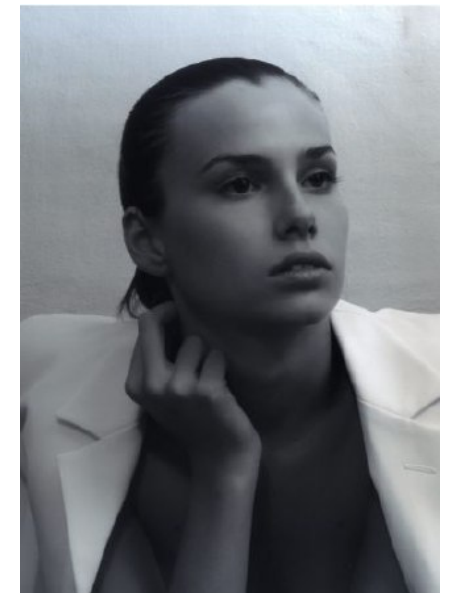

## SOFIA MERONI

HEIGHT 5'10.5" BUST 34" B WAIST 24.5" HIPS 34.5" SHOE 6.5 UK  
HAIR LIGHT BROWN EYES HAZEL