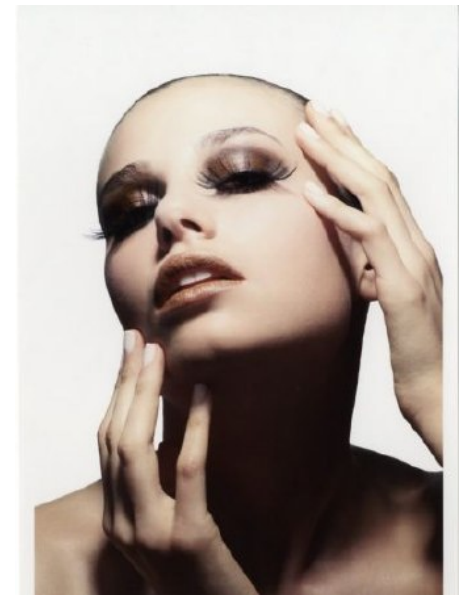

## SOFIA MERONI

HEIGHT 5'10.5" BUST 34" B WAIST 24.5" HIPS 34.5" SHOE 6.5 UK  
HAIR LIGHT BROWN EYES HAZEL