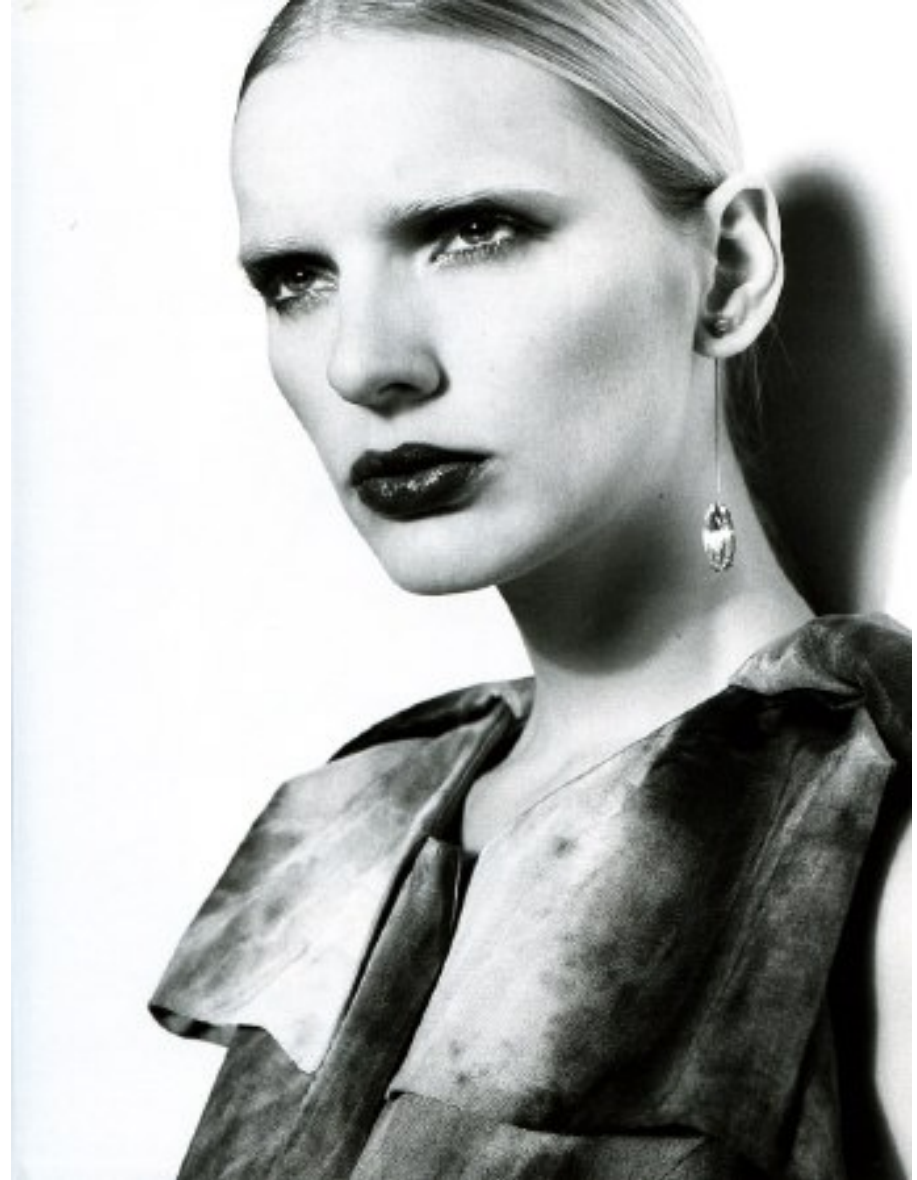

PROFILE

MODEL MANAGEMENT LTD

JANINE HENKES

HEIGHT 5'11.5" BUST 31.5" WAIST 24" HIPS 36" SHOE 7 UK HAIR BLONDE EYES GREEN