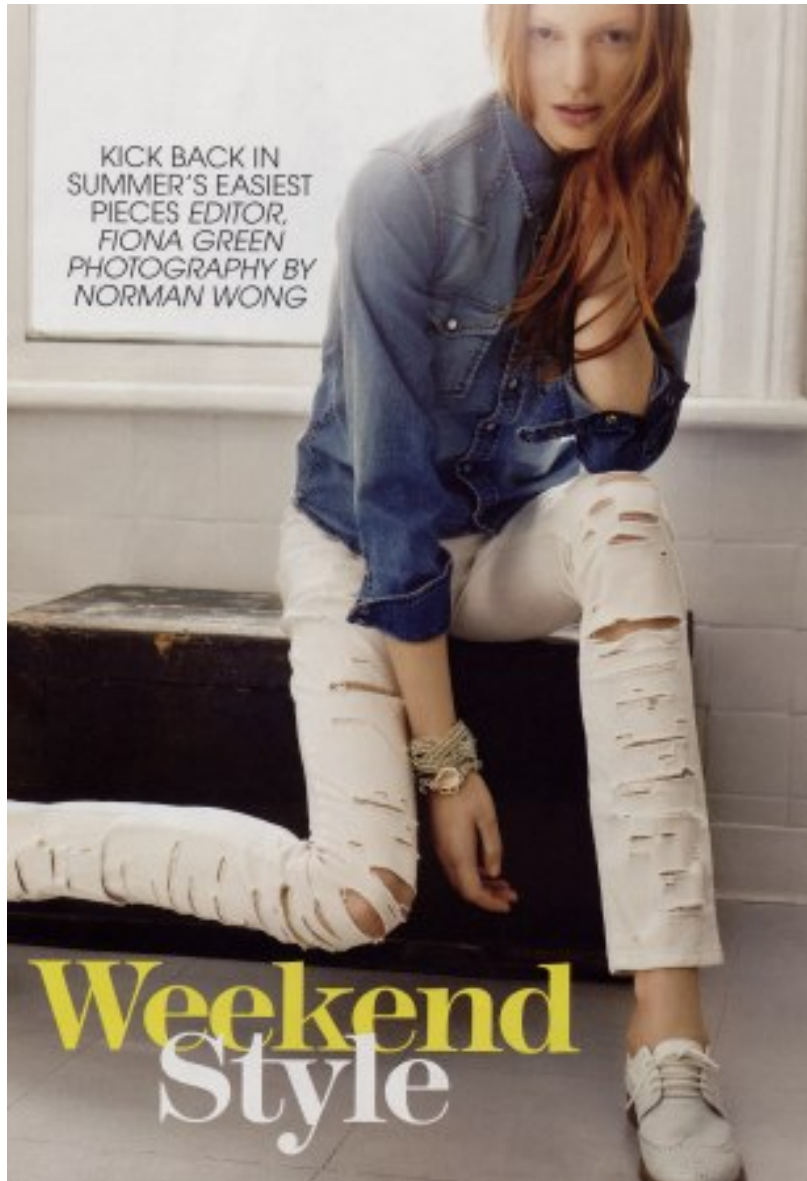

PROFILE

MODEL MANAGEMENT LTD

EMILY LAMBE

HEIGHT 5'11" BUST 34" A WAIST 24" HIPS 34" DRESS 6 UK HAIR RED EYES GREEN