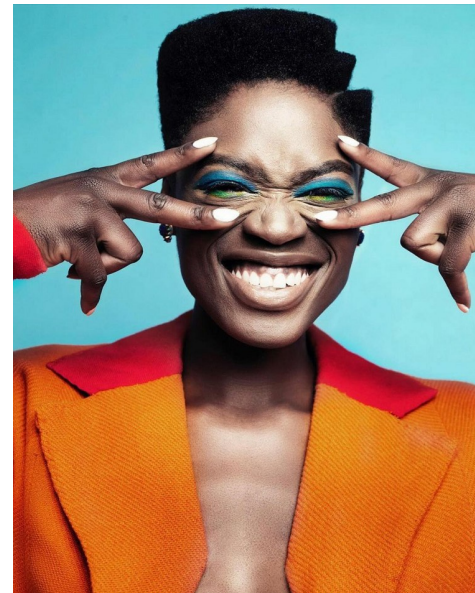

## ESTELLE

HEIGHT 5'11" BUST 34" WAIST 26" HIPS 36" SHOE 8 UK HAIR BLACK  
EYES BROWN