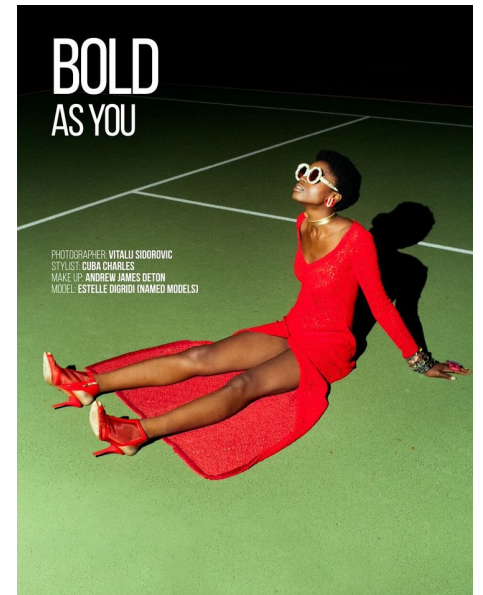

## ESTELLE

HEIGHT 5'11" BUST 34" WAIST 26" HIPS 36" SHOE 8 UK HAIR BLACK  
EYES BROWN