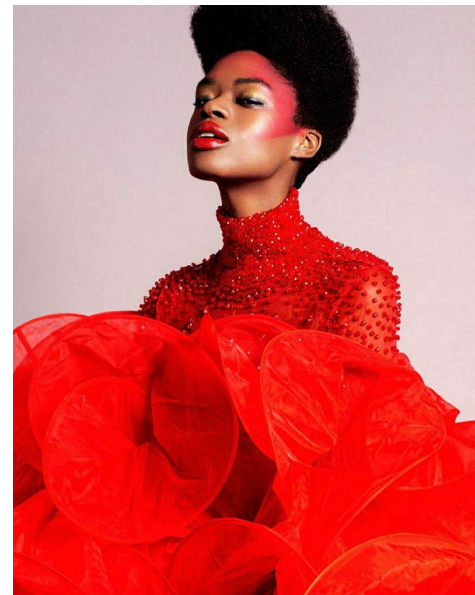

## ESTELLE

HEIGHT 5'11" BUST 34" WAIST 26" HIPS 36" SHOE 8 UK HAIR BLACK  
EYES BROWN