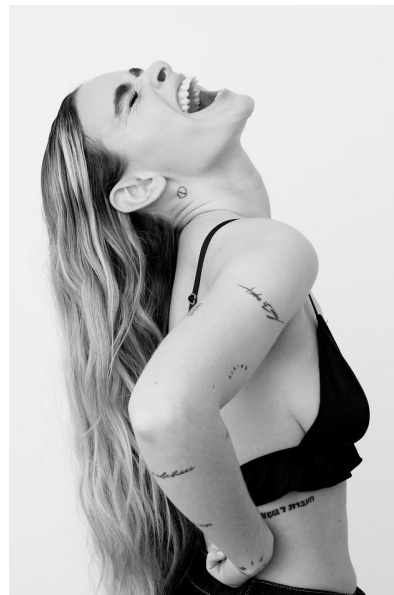

NINA LANG

HEIGHT 5'5.5" BUST 33" WAIST 25" HIPS 38.5" SHOE 6 UK
HAIR BLONDE VENETIAN EYES GREEN

PROFILE MODELS