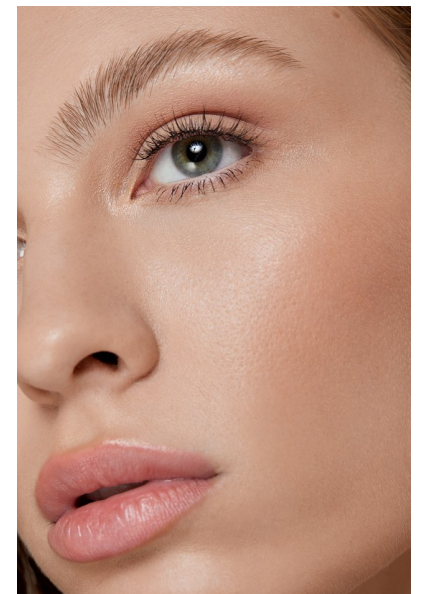

CHRISTIANA

HEIGHT 5'7" BUST 33" A/B WAIST 23" HIPS 35.5" SHOE 6 UK
HAIR BLONDE EYES BLUE

PROFILE MODELS