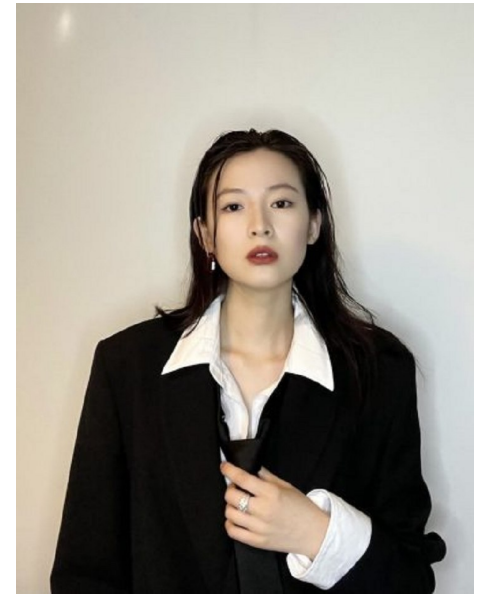

SOFIA LIU

HEIGHT 5'9.5" BUST 32.5" WAIST 24.5" HIPS 36" DRESS 6-8 UK  
SHOE 6 UK HAIR BLACK EYES BROWN

PROFILE MODELS