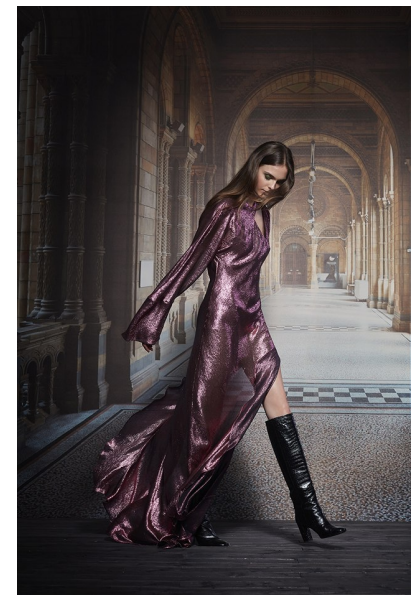

ROXY

HEIGHT 5'10" BUST 31" WAIST 23" HIPS 35" SHOE 6.5 UK
HAIR BROWN EYES BROWN

PROFILE MODELS