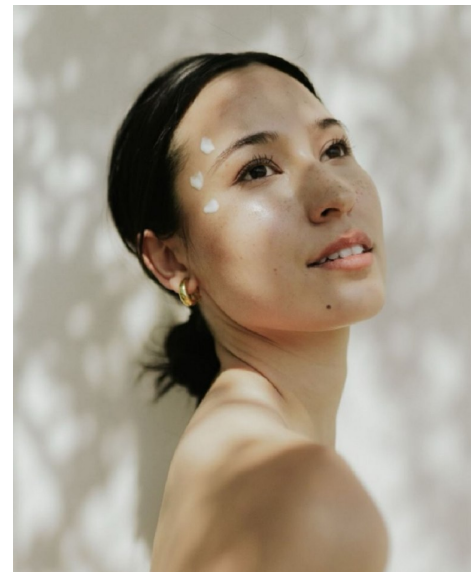

KIANA

HEIGHT 5'8.5" BUST 32" A/B WAIST 24" HIPS 34" SHOE 5 UK
HAIR BROWN EYES BROWN

PROFILE MODELS