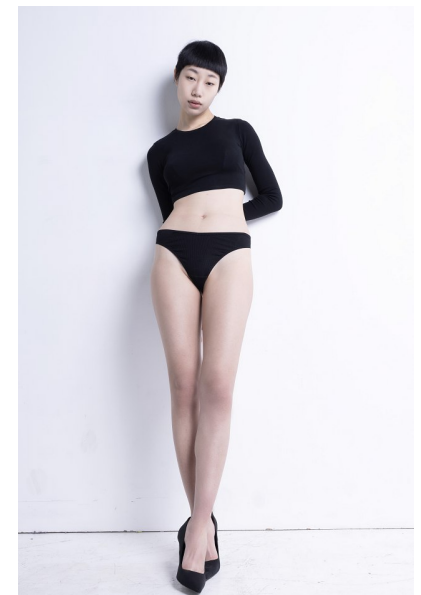

WINNIE

HEIGHT 5'10" BUST 32.5" WAIST 24" HIPS 35" SHOE 6 UK
HAIR BLACK EYES BLACK

PROFILE MODELS