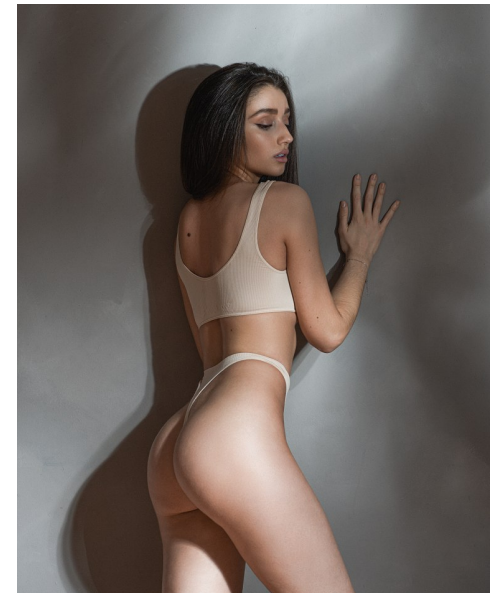

SARAH

HEIGHT 5'8" BUST 34" WAIST 26" HIPS 36" SHOE 6 UK HAIR LIGHT  
BROWN EYES BROWN

PROFILE MODELS