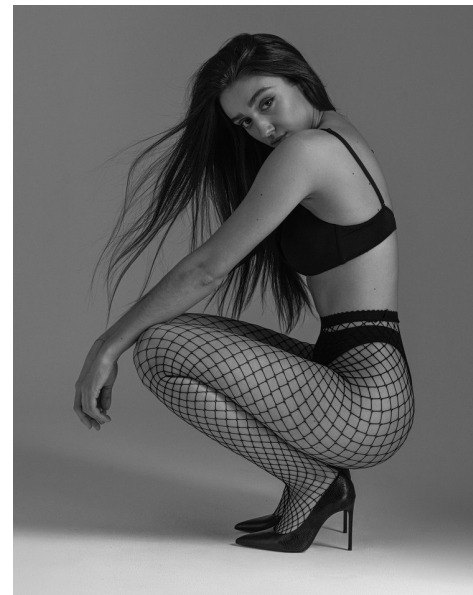

SARAH

HEIGHT 5'8" BUST 34" WAIST 26" HIPS 36" SHOE 6 UK HAIR LIGHT  
BROWN EYES BROWN

PROFILE MODELS