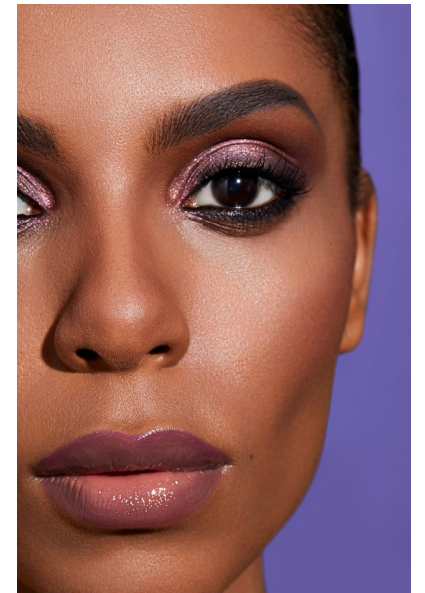

REBECCA

HEIGHT 5'5" BUST 30" C WAIST 26" HIPS 32" SHOE 4 UK HAIR DARK
BROWN EYES BROWN

PROFILE MODELS