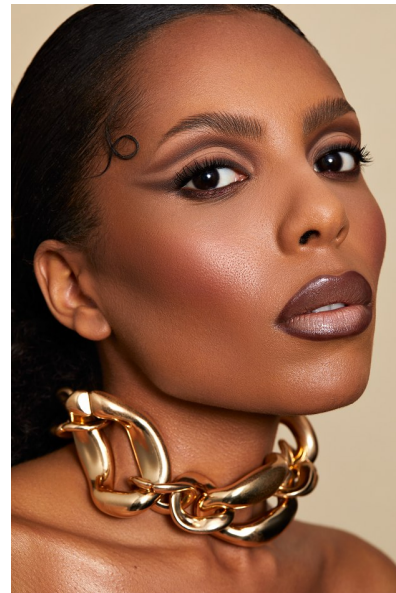

REBECCA

HEIGHT 5'5" BUST 30" C WAIST 26" HIPS 32" SHOE 4 UK HAIR DARK
BROWN EYES BROWN

PROFILE MODELS