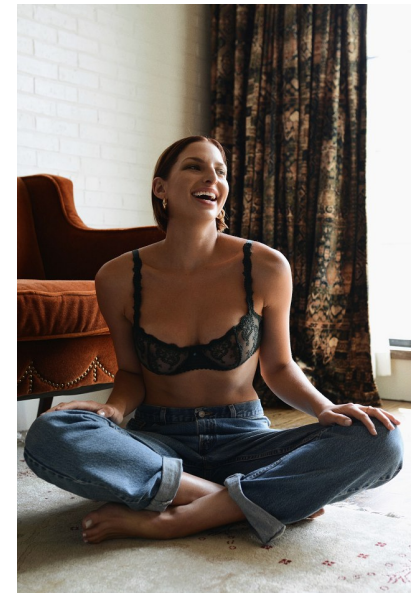

BRITTANY LEIGHTON

HEIGHT 5'10" BUST 34" WAIST 25.5" HIPS 35" SHOE 6.5 UK
HAIR BROWN EYES BLUE/GREEN

PROFILE

MODEL MANAGEMENT LTD

Profile Model Management - 21 Little Portland Street, 1st Floor - LONDON
W1W8BT Tel : +44 20 7836 5282