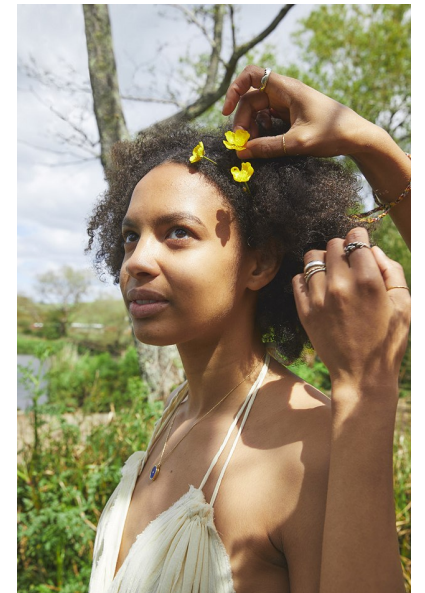

ROSIE

HEIGHT 5'9.5" BUST 32" WAIST 25" HIPS 34" SHOE 6 UK HAIR DARK
BROWN EYES BROWN

PROFILE MODELS