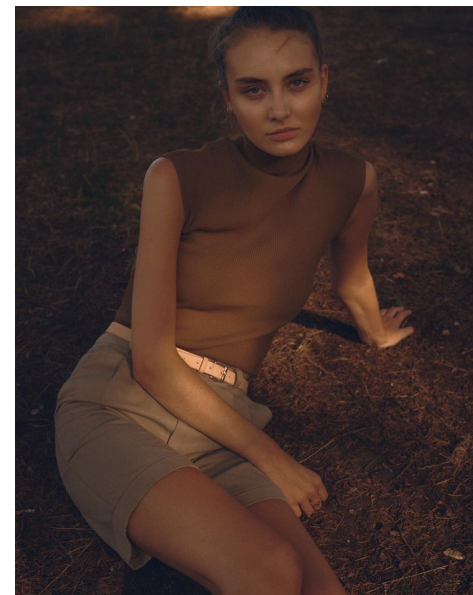

CARLA

HEIGHT 5'11" BUST 32.5" WAIST 24.5" HIPS 35" SHOE 6.5 UK
HAIR BROWN EYES GREEN

PROFILE

MODEL MANAGEMENT LTD

Profile Model Management - 21 Little Portland Street, 1st Floor - LONDON
W1W8BT Tel : +44 20 7836 5282