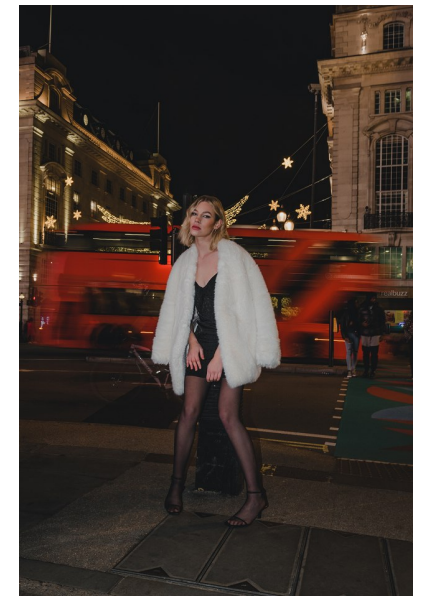

ANNA

HEIGHT 5'9" BUST 30.5" WAIST 24.5" HIPS 35" SHOE 6.5 UK
HAIR BLONDE EYES BLUE/GREEN

PROFILE

MODEL MANAGEMENT LTD

Profile Model Management - 21 Little Portland Street, 1st Floor - LONDON
W1W8BT Tel : +44 20 7836 5282