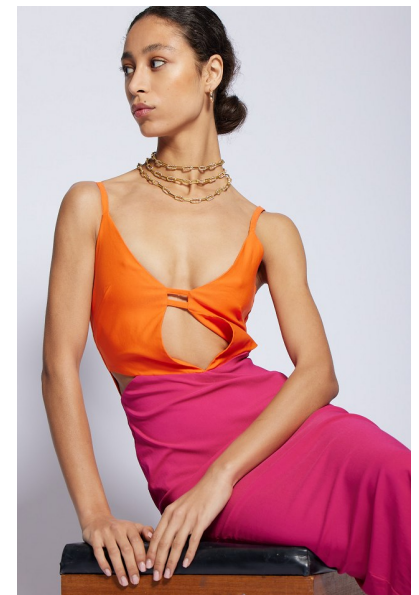

ZEINAB

HEIGHT 5'9" BUST 31" WAIST 23" HIPS 33" SHOE 6.5 UK HAIR DARK BROWN EYES BROWN

PROFILE MODELS