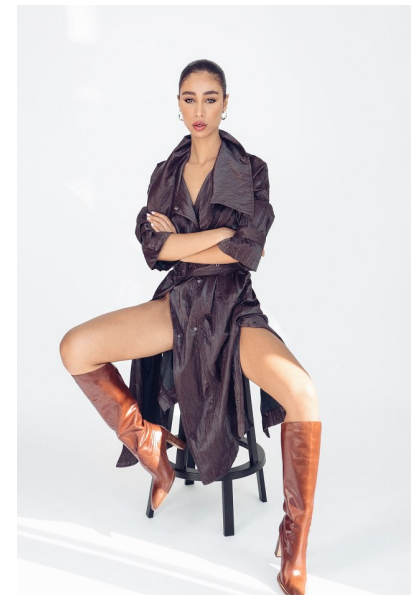

ZEINAB

HEIGHT 5'9" BUST 31" WAIST 23" HIPS 33" SHOE 6.5 UK HAIR DARK BROWN EYES BROWN

PROFILE MODELS