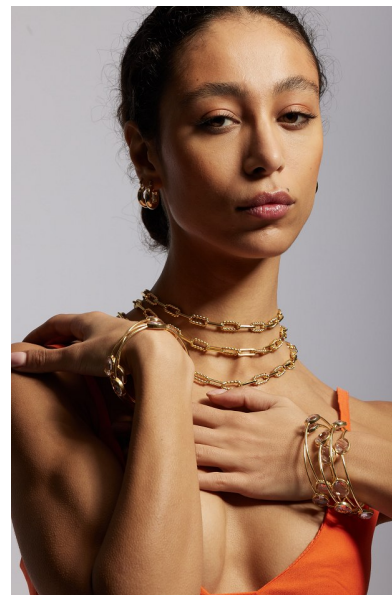

ZEINAB

HEIGHT 5'9" BUST 31" WAIST 23" HIPS 33" SHOE 6.5 UK HAIR DARK BROWN EYES BROWN

PROFILE MODELS