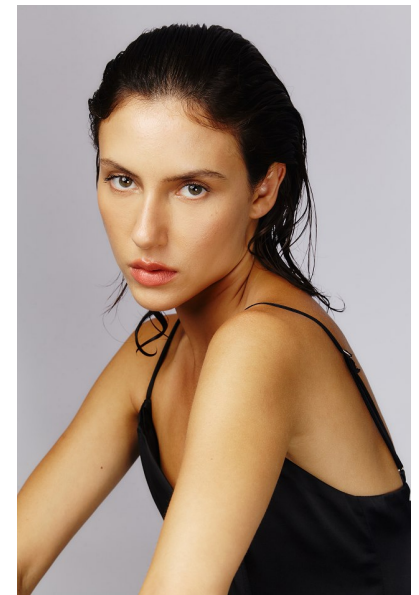

TAINA HAINES

HEIGHT 5'6" BUST 30" A/B WAIST 24.5" HIPS 33" SHOE 4 UK
HAIR BROWN EYES GREEN

PROFILE MODELS