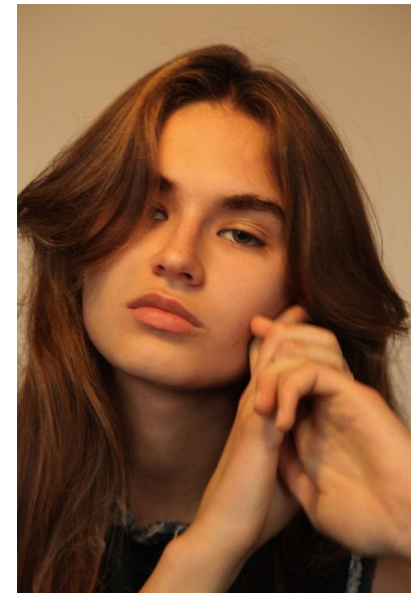

## FRANKIE

HEIGHT 5'9.5" BUST 30.5" WAIST 24.5" HIPS 34.5" SHOE 6 UK  
HAIR BROWN EYES BLUE/GREY